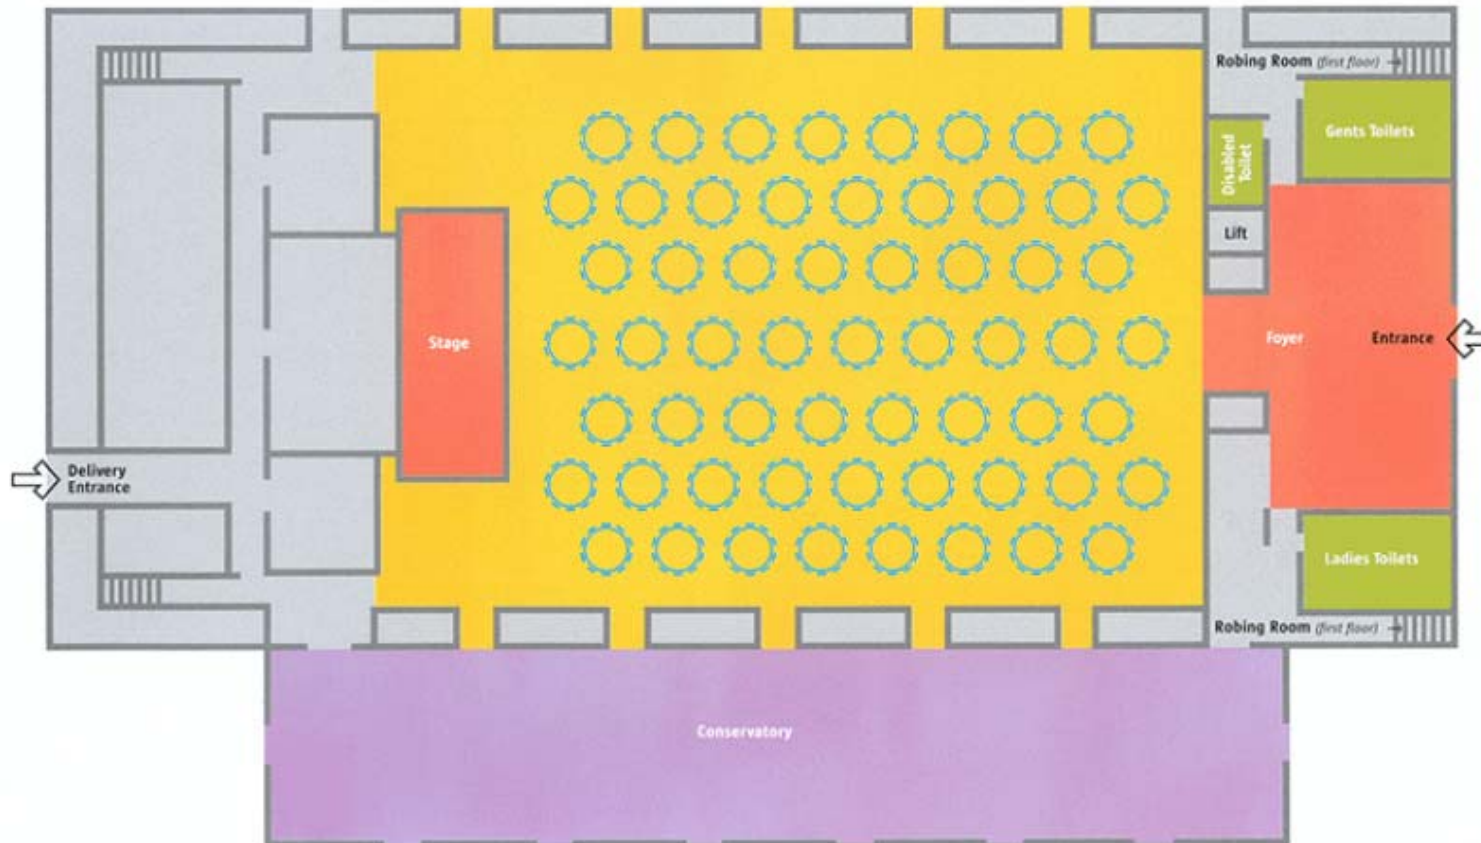

O'Reilly Hall

Dining Layout

Maximum Capacities

59 oval tables x 10 chairs
Total: 590

With dance floor
49 oval tables x 10 chairs
Total: 490