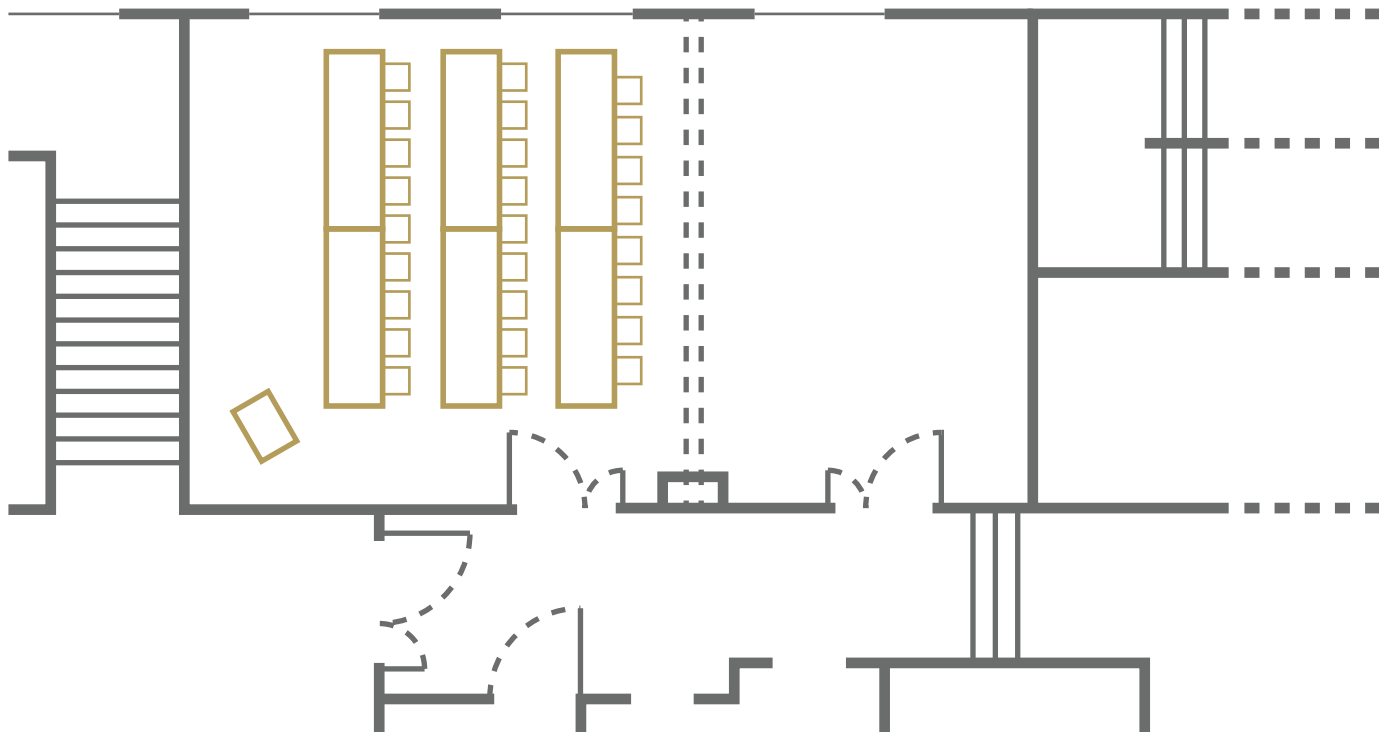

The Beech Suite

Theatre Style
26 Persons

Total Area: 43 sq.m.

The Beech Suite

Boardroom Style
26 Persons

Total Area: 43 sq.m.

UCD
UNIVERSITY
CLUB

The Beech Suite

U-Shape Style
26 Persons

Total Area: 43 sq.m.

UCD
UNIVERSITY
CLUB

The Beech Suite

Banquet Style
26 Persons

Total Area: 43 sq.m.

U
UCD
UNIVERSITY
CLUB
U

The Beech Suite

Classroom Style

26 Persons

Total Area: 43 sq.m.

The Beech Suite

Cabaret Style
24 Persons

Total Area: 43 sq.m.