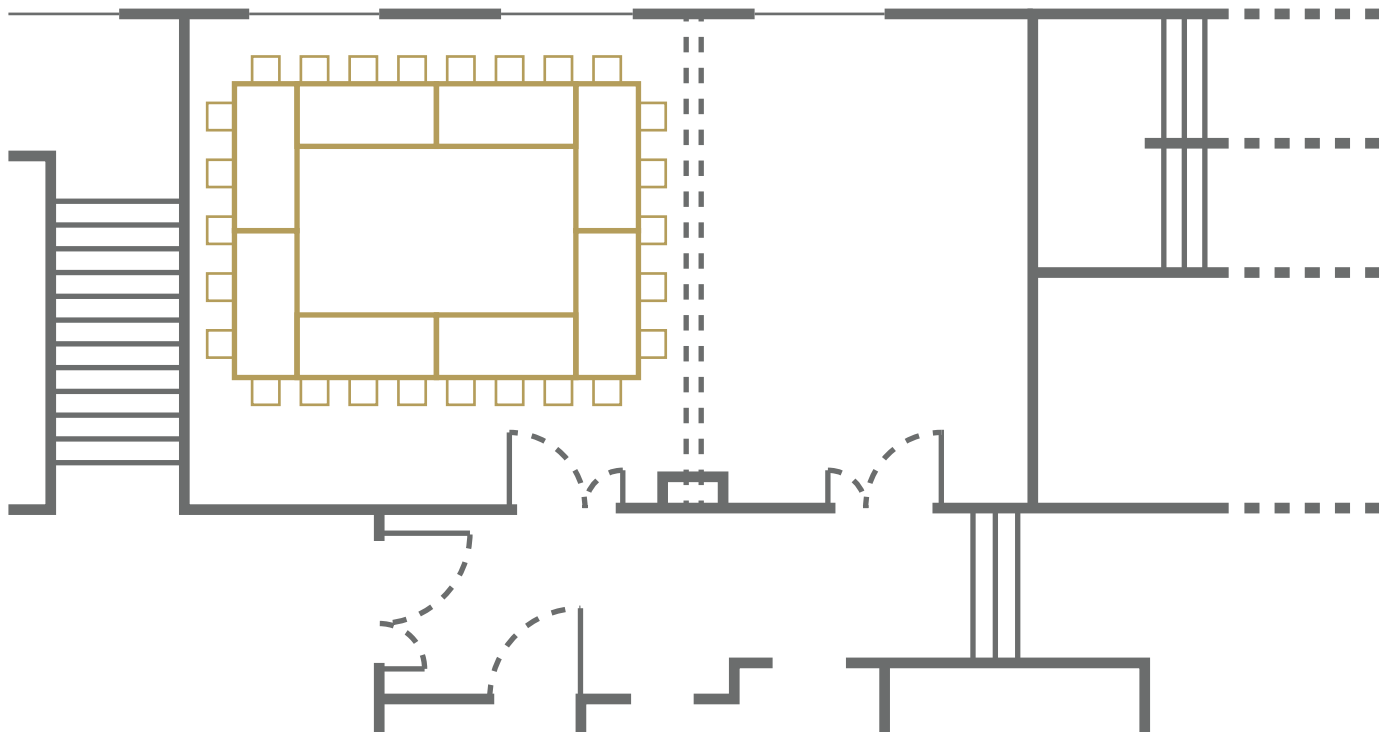

The Beech Suite

Theatre Style
26 Persons

Total Area: 43 sq.m.

The Beech Suite

Boardroom Style
26 Persons

Total Area: 43 sq.m.

UCD
UNIVERSITY
CLUB

The Beech Suite

U-Shape Style
26 Persons

Total Area: 43 sq.m.

UCD
UNIVERSITY
CLUB

The Beech Suite

Banquet Style
26 Persons

Total Area: 43 sq.m.

U
UCD
UNIVERSITY
CLUB
U

The Beech Suite

Classroom Style

26 Persons

Total Area: 43 sq.m.

The Beech Suite

Cabaret Style
24 Persons

Total Area: 43 sq.m.