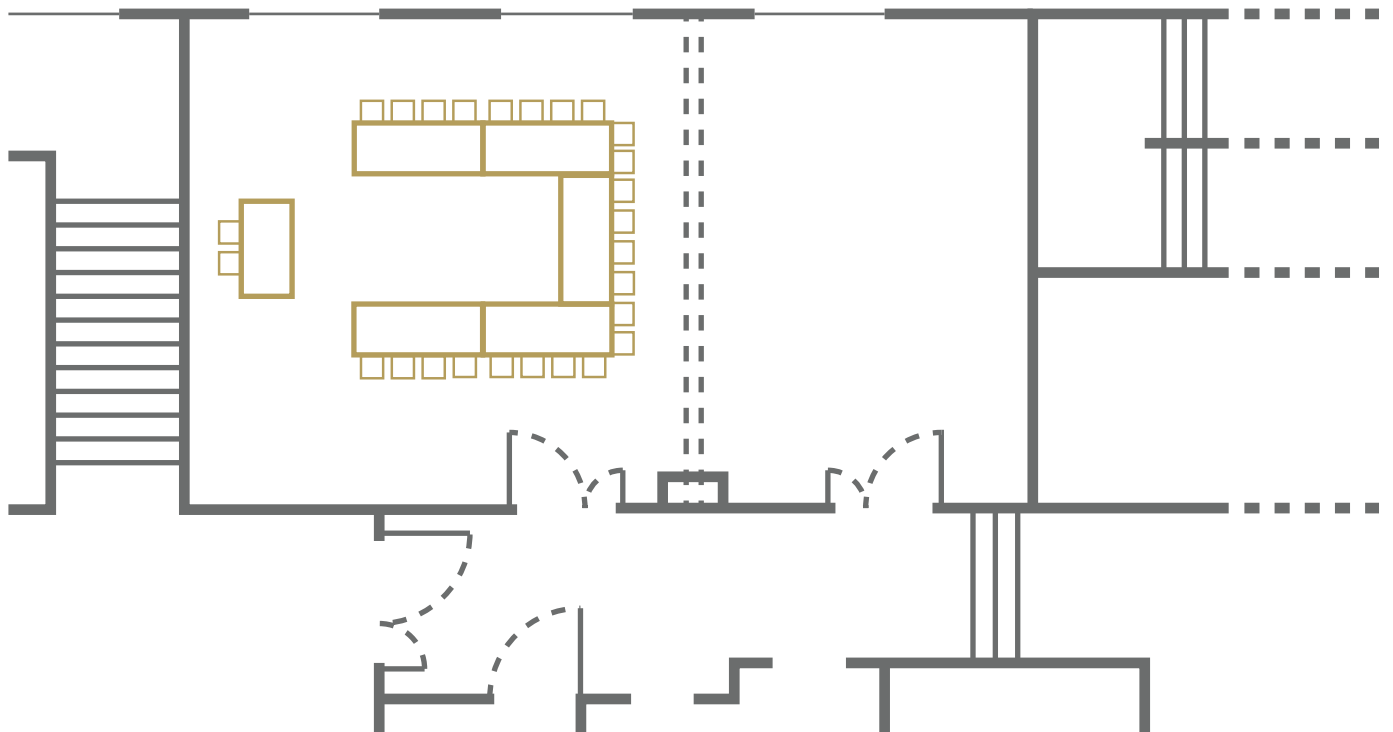

The Beech Suite

Theatre Style
26 Persons

Total Area: 43 sq.m.

The Beech Suite

Boardroom Style
26 Persons

Total Area: 43 sq.m.

UCD
UNIVERSITY
CLUB

The Beech Suite

U-Shape Style
26 Persons

Total Area: 43 sq.m.

UCD
UNIVERSITY
CLUB

The Beech Suite

Banquet Style
26 Persons

Total Area: 43 sq.m.

U
UCD
UNIVERSITY
CLUB
U

The Beech Suite

Classroom Style

26 Persons

Total Area: 43 sq.m.

The Beech Suite

Cabaret Style
24 Persons

Total Area: 43 sq.m.