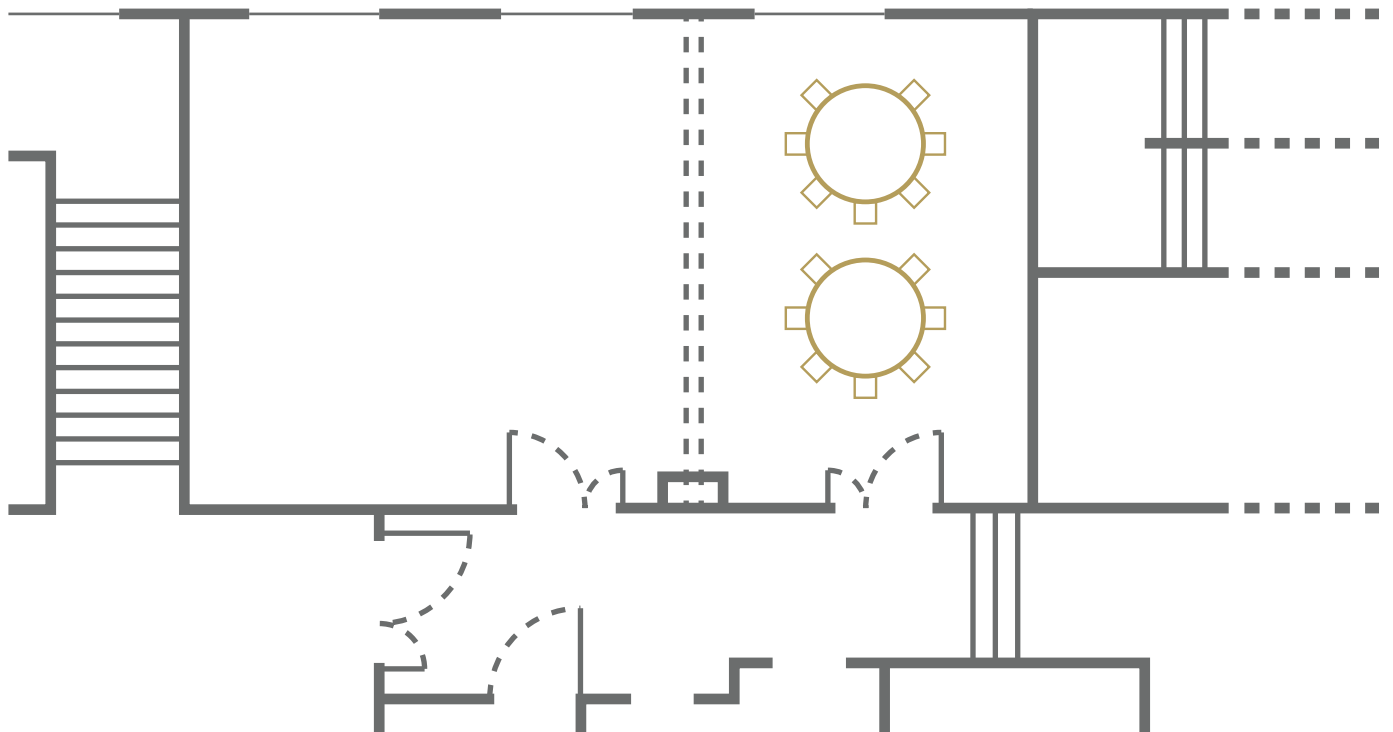

## The Birch Suite

**Boardroom Style**  
14 Persons

**Total Area:** 29 sq.m.

U  
UCD  
UNIVERSITY  
CLUB  
U

## The Birch Suite

**U-Shape Style**  
14 Persons

**Total Area:** 29 sq.m.

U  
CD  
UNIVERSITY  
CLUB

## The Birch Suite

**Banquet Style**  
14 Persons

**Total Area:** 29 sq.m.

UCD  
UNIVERSITY  
CLUB

## The Birch Suite

**Classroom Style**  
14 Persons

**Total Area:** 29 sq.m.

UCD  
UNIVERSITY  
CLUB