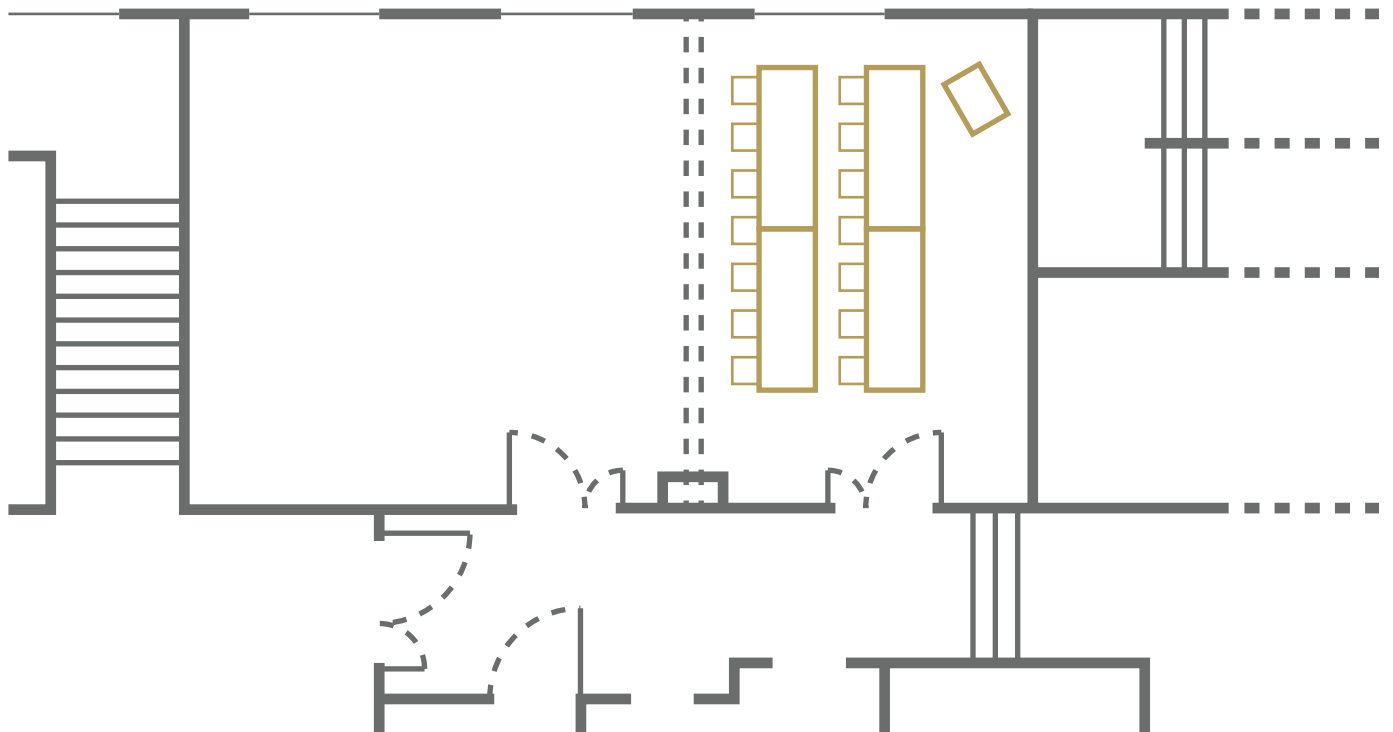

## The Birch Suite

**Boardroom Style**  
14 Persons

**Total Area:** 29 sq.m.

U  
UCD  
UNIVERSITY  
CLUB  
U

## The Birch Suite

**U-Shape Style**  
14 Persons

**Total Area:** 29 sq.m.

U  
CD  
UNIVERSITY  
CLUB

## The Birch Suite

**Banquet Style**  
14 Persons

**Total Area:** 29 sq.m.

UCD  
UNIVERSITY  
CLUB

## The Birch Suite

**Classroom Style**  
14 Persons

**Total Area:** 29 sq.m.

UCD  
UNIVERSITY  
CLUB