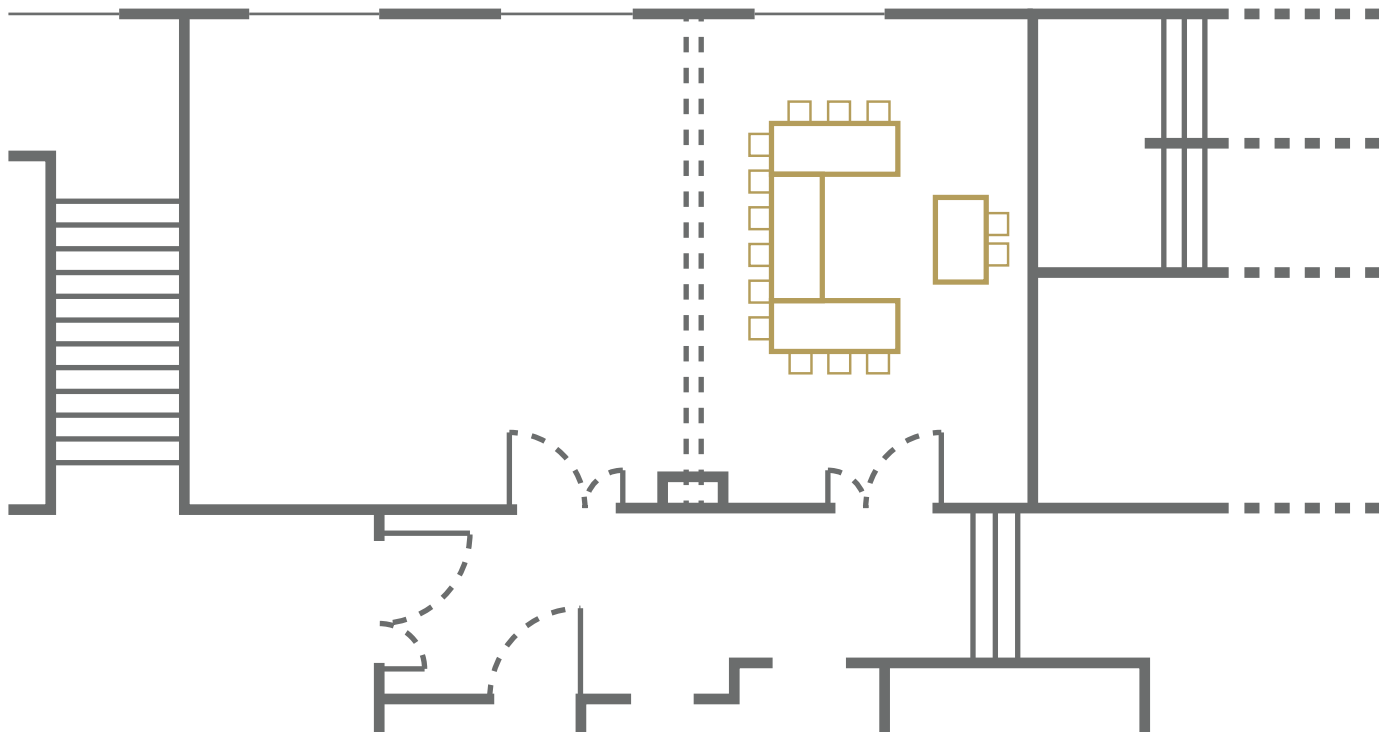

## The Birch Suite

**Boardroom Style**  
14 Persons

**Total Area:** 29 sq.m.

U  
UCD  
UNIVERSITY  
CLUB  
U

## The Birch Suite

**U-Shape Style**  
14 Persons

**Total Area:** 29 sq.m.

U  
CD  
UNIVERSITY  
CLUB

## The Birch Suite

**Banquet Style**  
14 Persons

**Total Area:** 29 sq.m.

UCD  
UNIVERSITY  
CLUB