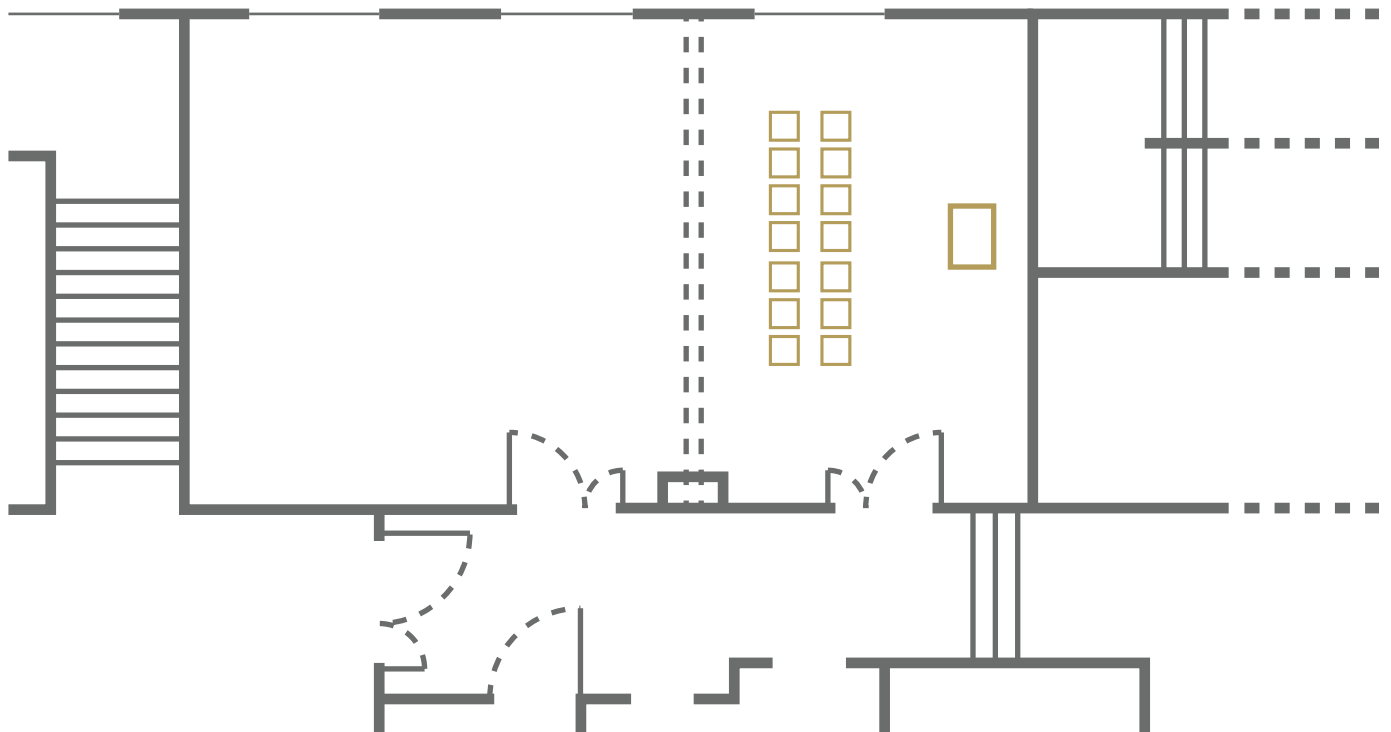

## The Birch Suite

### Theatre Style

14 Persons

Total Area: 29 sq.m.

## The Birch Suite

**Boardroom Style**  
14 Persons

**Total Area:** 29 sq.m.

U  
UCD  
UNIVERSITY  
CLUB  
U

## The Birch Suite

**U-Shape Style**  
14 Persons

**Total Area:** 29 sq.m.

U  
CD  
UNIVERSITY  
CLUB