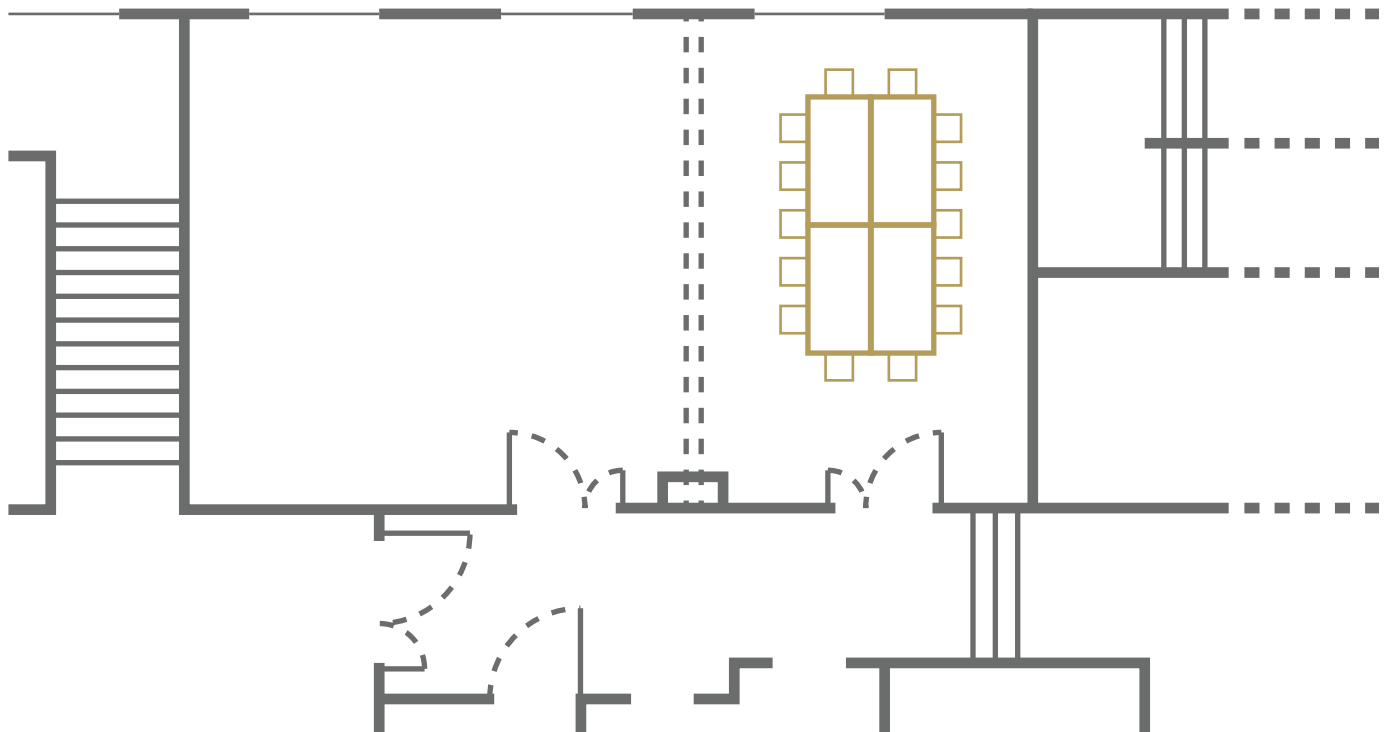

### Theatre Style

14 Persons

Total Area: 29 sq.m.

## The Birch Suite

**Boardroom Style**  
14 Persons

**Total Area:** 29 sq.m.

U  
UCD  
UNIVERSITY  
CLUB  
U

## The Birch Suite

**U-Shape Style**  
14 Persons

**Total Area:** 29 sq.m.

U  
CD  
UNIVERSITY  
CLUB

## The Birch Suite

**Banquet Style**  
14 Persons

**Total Area:** 29 sq.m.

UCD  
UNIVERSITY  
CLUB