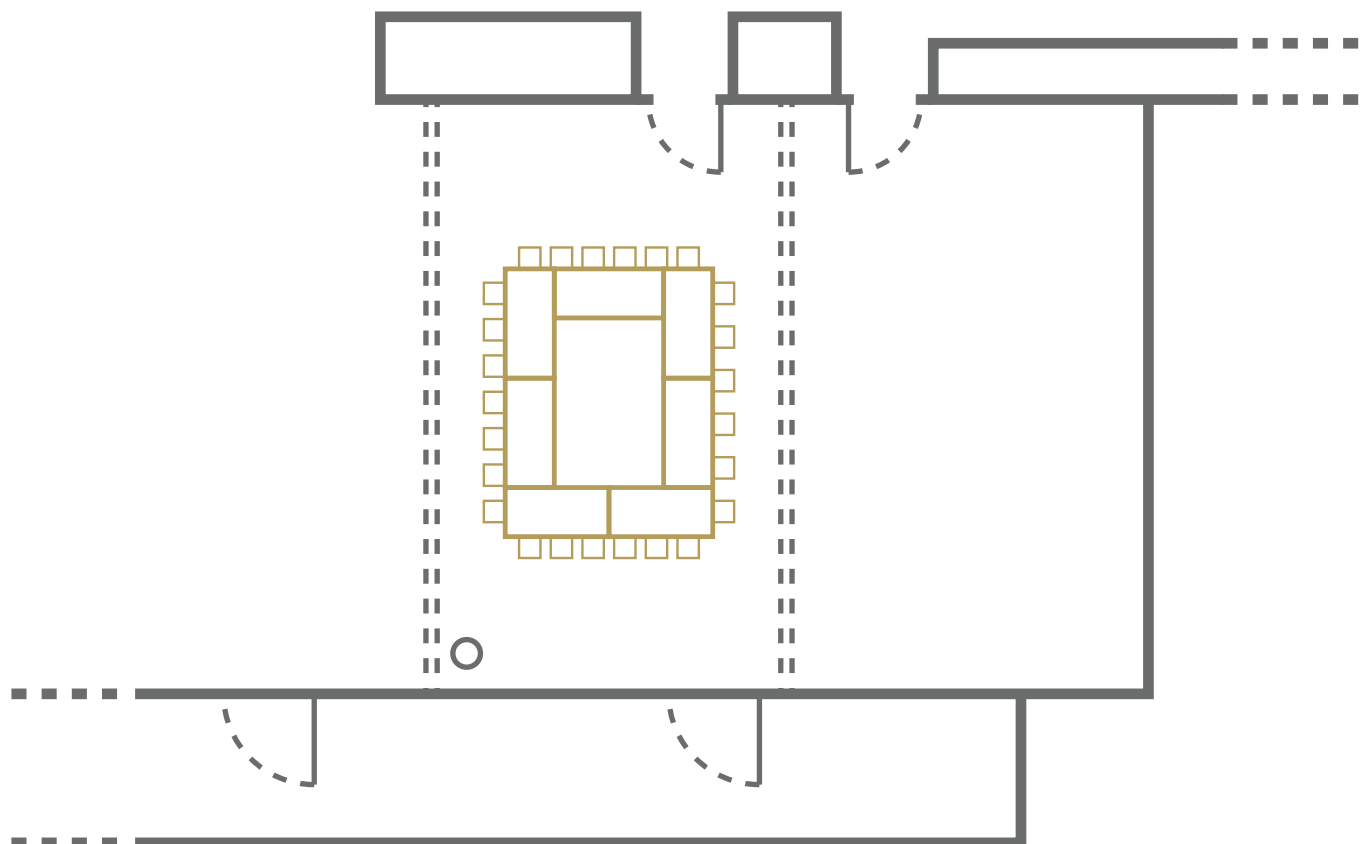

The Cedar Suite

Theatre Style
25 Persons

Room Area: 43.5 sq.m.

VenueSearch

The Cedar Suite

Boardroom Style
25 Persons

Room Area: 43.5 sq.m.

The Cedar Suite

U-shape Style
25 Persons

Room Area: 43.5 sq.m.

The Cedar Suite

Banquet Style
25 Persons

Room Area: 43.5 sq.m.

The Cedar Suite

Classroom Style
24 Persons

Room Area: 43.5 sq.m.

The Cedar Suite

Cabaret Style
25 Persons

Room Area: 43.5 sq.m.

VenueSearch