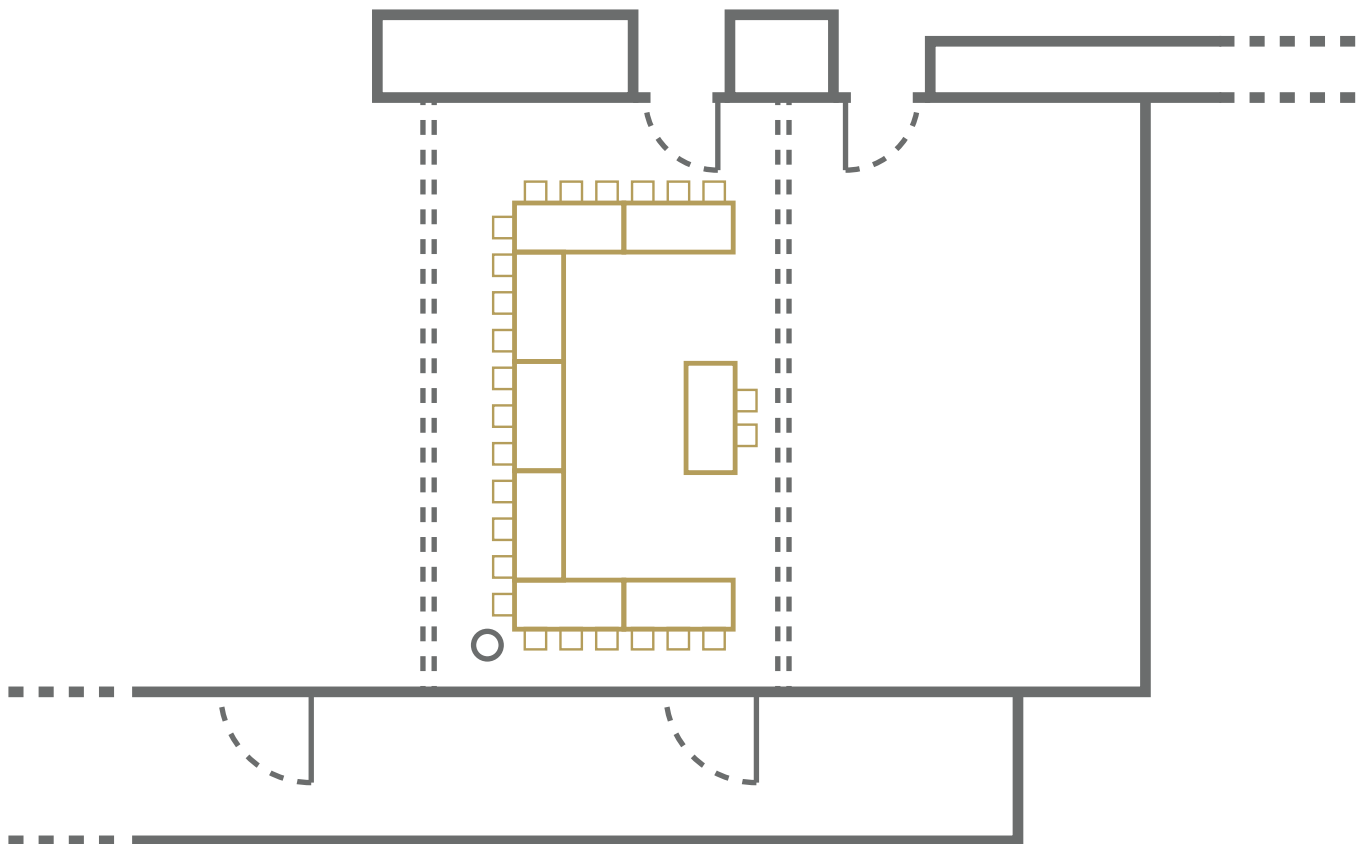

The Cedar Suite

Theatre Style
25 Persons

Room Area: 43.5 sq.m.

VenueSearch

The Cedar Suite

Boardroom Style
25 Persons

Room Area: 43.5 sq.m.

The Cedar Suite

U-shape Style
25 Persons

Room Area: 43.5 sq.m.

The Cedar Suite

Banquet Style
25 Persons

Room Area: 43.5 sq.m.

The Cedar Suite

Classroom Style
24 Persons

Room Area: 43.5 sq.m.

The Cedar Suite

Cabaret Style
25 Persons

Room Area: 43.5 sq.m.

VenueSearch