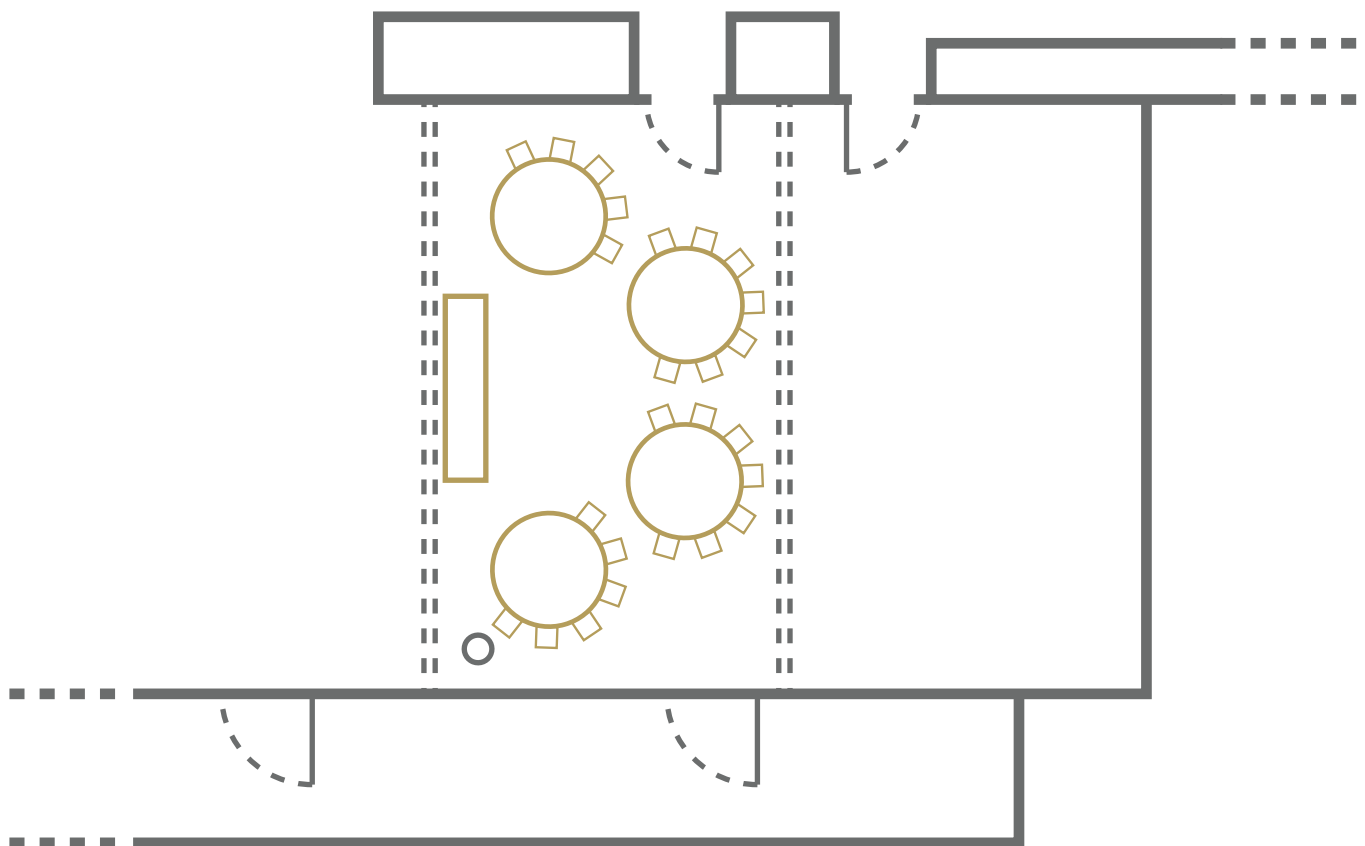

The Cedar Suite

Theatre Style
25 Persons

Room Area: 43.5 sq.m.

VenueSearch

The Cedar Suite

Boardroom Style
25 Persons

Room Area: 43.5 sq.m.

The Cedar Suite

U-shape Style
25 Persons

Room Area: 43.5 sq.m.

The Cedar Suite

Banquet Style
25 Persons

Room Area: 43.5 sq.m.

The Cedar Suite

Classroom Style
24 Persons

Room Area: 43.5 sq.m.

The Cedar Suite

Cabaret Style
25 Persons

Room Area: 43.5 sq.m.

VenueSearch