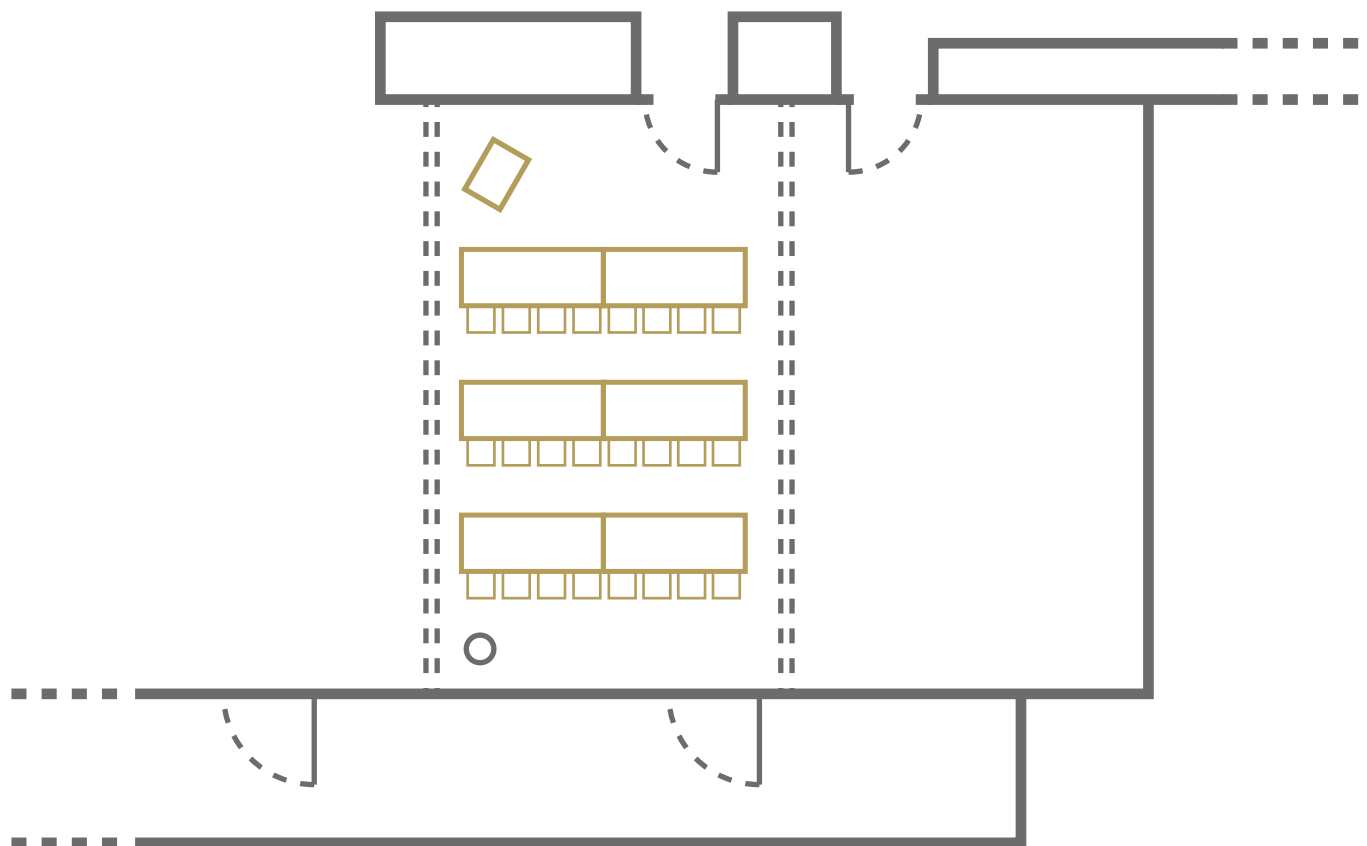

The Cedar Suite

Theatre Style
25 Persons

Room Area: 43.5 sq.m.

VenueSearch

The Cedar Suite

Boardroom Style
25 Persons

Room Area: 43.5 sq.m.

The Cedar Suite

U-shape Style
25 Persons

Room Area: 43.5 sq.m.

The Cedar Suite

Banquet Style
25 Persons

Room Area: 43.5 sq.m.

The Cedar Suite

Classroom Style
24 Persons

Room Area: 43.5 sq.m.

The Cedar Suite

Cabaret Style
25 Persons

Room Area: 43.5 sq.m.

VenueSearch