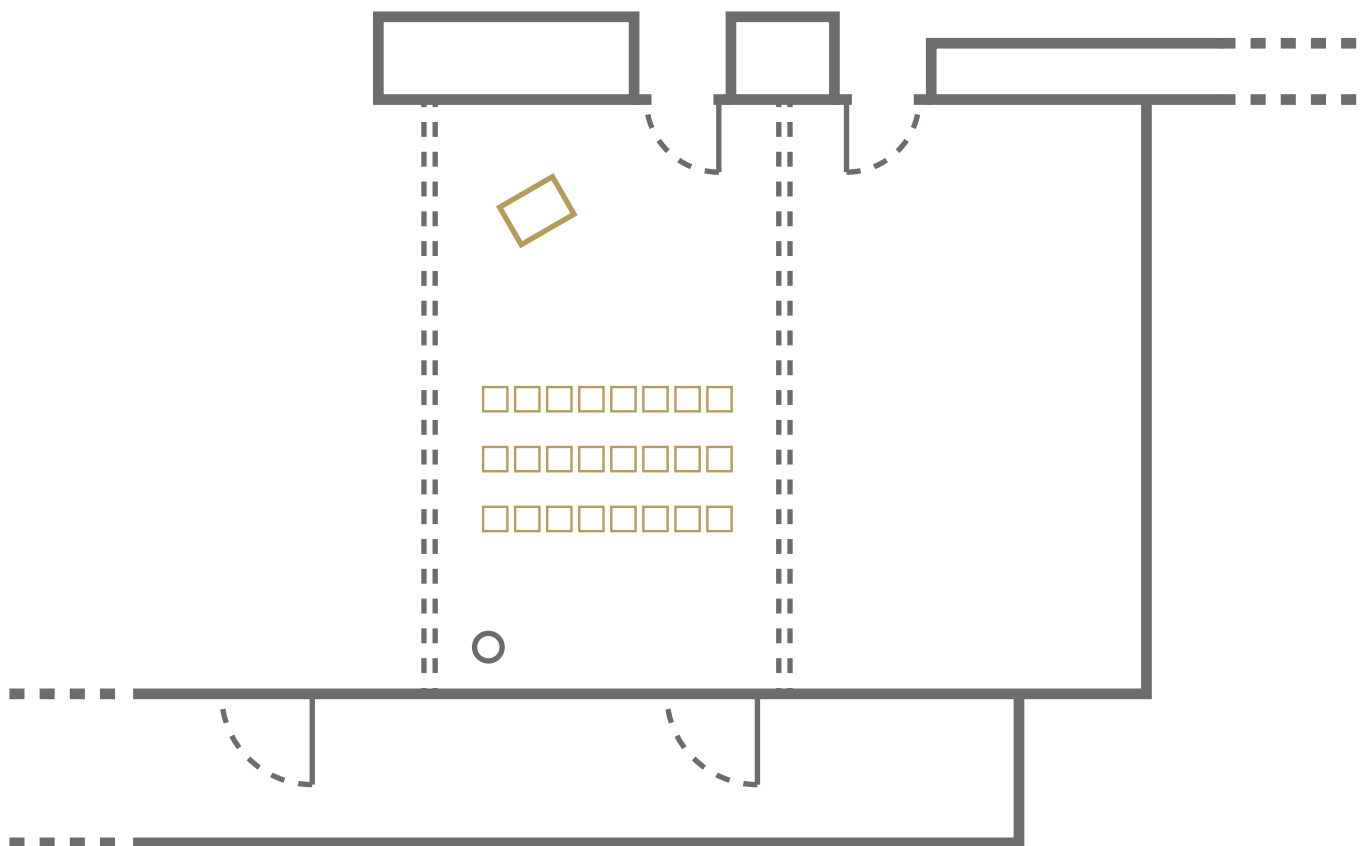

The Cedar Suite

Theatre Style
25 Persons

Room Area: 43.5 sq.m.

VenueSearch

The Cedar Suite

Boardroom Style
25 Persons

Room Area: 43.5 sq.m.

The Cedar Suite

U-shape Style
25 Persons

Room Area: 43.5 sq.m.

The Cedar Suite

Banquet Style
25 Persons

Room Area: 43.5 sq.m.

The Cedar Suite

Classroom Style
24 Persons

Room Area: 43.5 sq.m.

The Cedar Suite

Cabaret Style
25 Persons

Room Area: 43.5 sq.m.

VenueSearch