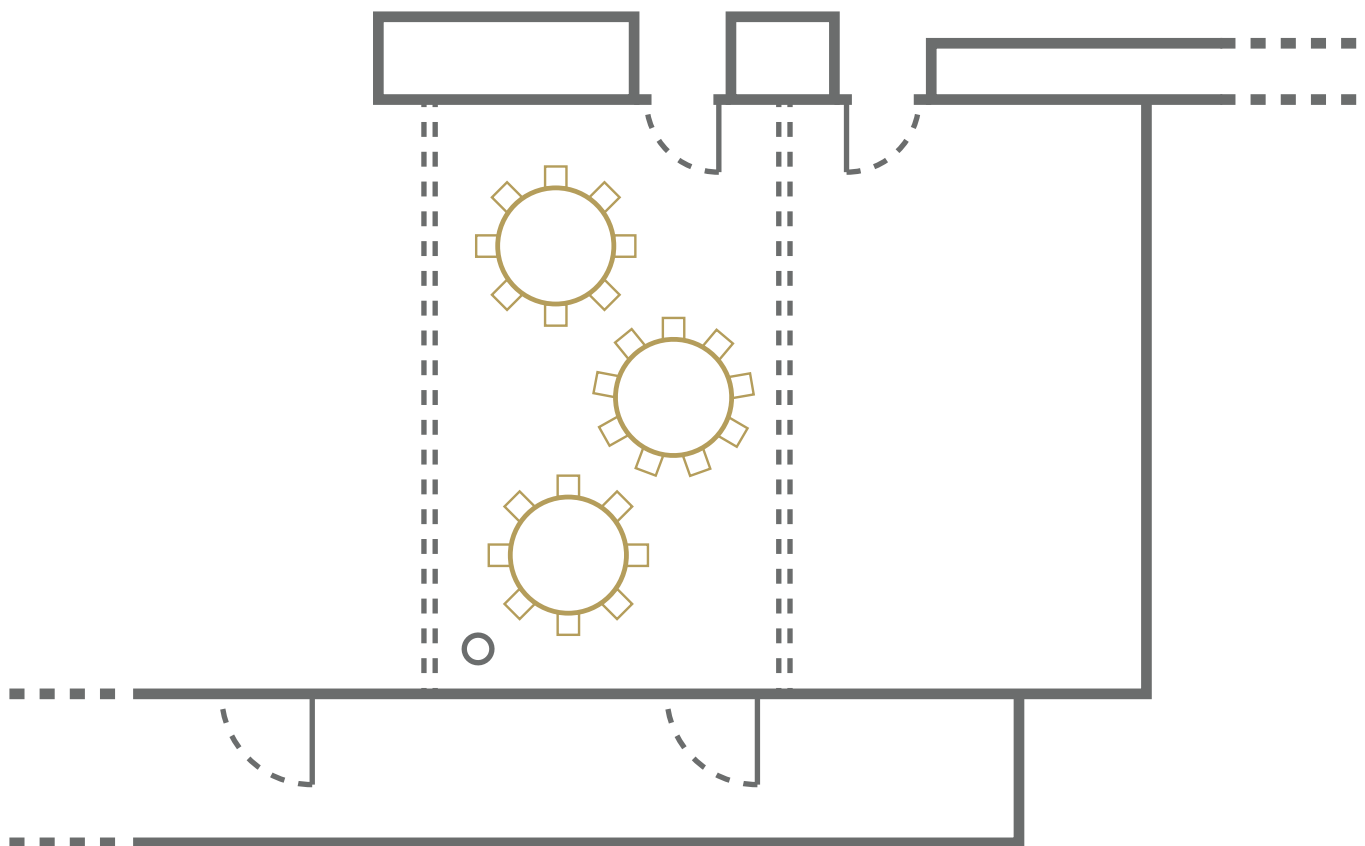

The Cedar Suite

Theatre Style
25 Persons

Room Area: 43.5 sq.m.

VenueSearch

The Cedar Suite

Boardroom Style
25 Persons

Room Area: 43.5 sq.m.

The Cedar Suite

U-shape Style
25 Persons

Room Area: 43.5 sq.m.

The Cedar Suite

Banquet Style
25 Persons

Room Area: 43.5 sq.m.

The Cedar Suite

Classroom Style
24 Persons

Room Area: 43.5 sq.m.

The Cedar Suite

Cabaret Style
25 Persons

Room Area: 43.5 sq.m.

VenueSearch