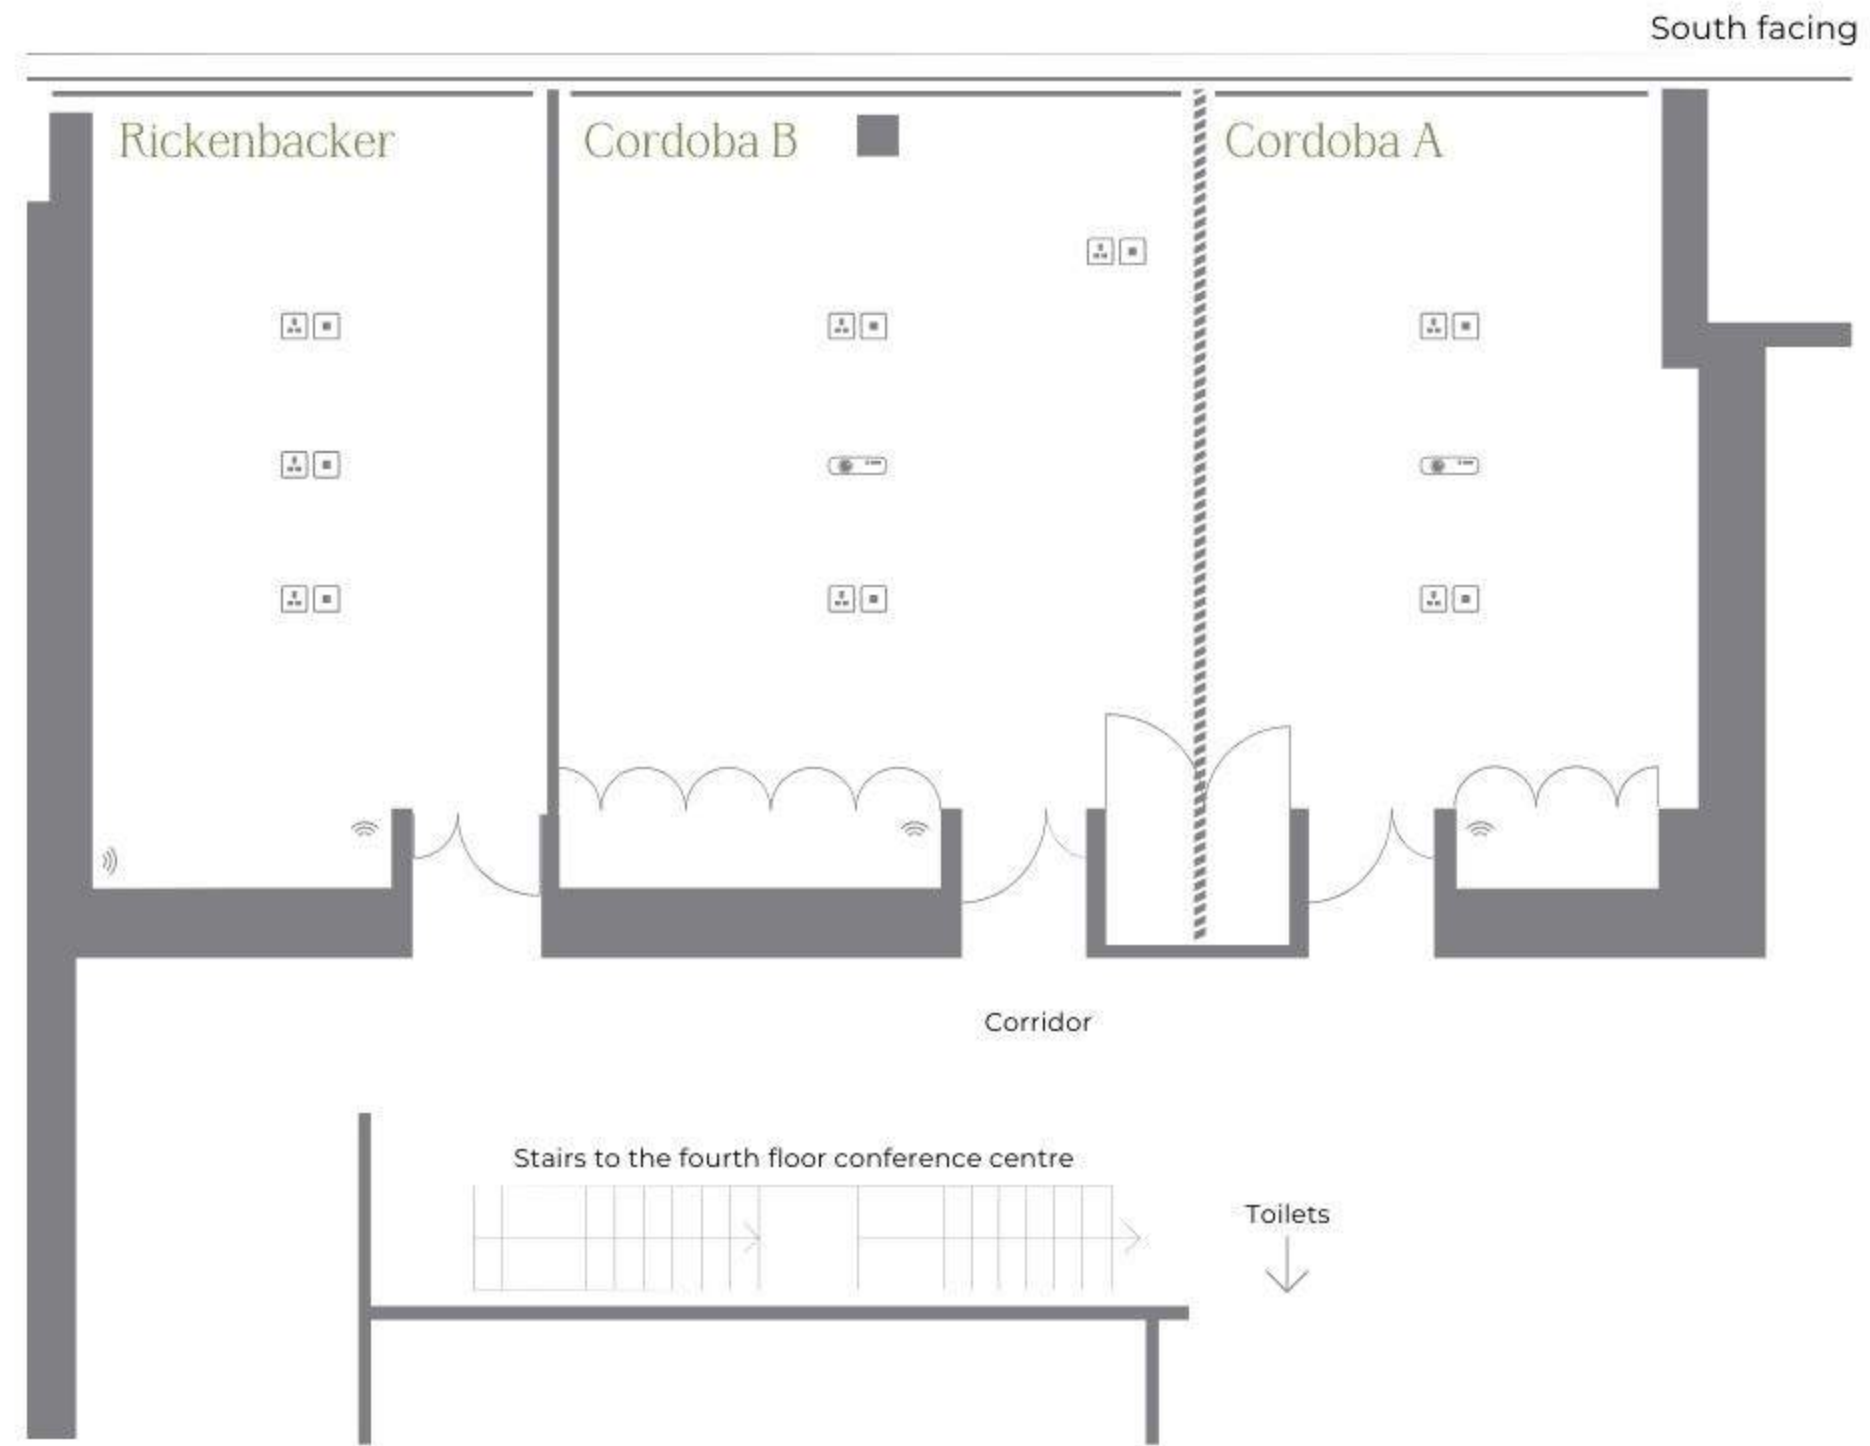

### Room details

Stratocaster	Full suite	Suite A	Suite B	Suite C
<b>Ceiling height:</b>	5.5 x 2.7m	5.5m	5.5m	2.7m
<b>Length:</b>	11.43m	11.43m	11.43m	11.43m
<b>Width:</b>	23.96m	7.90m	7.90m	7.97m
<b>Capacity:</b>	Banquet <b>200</b> Boardroom <b>68</b> U-shape <b>77</b> Theatre <b>300</b> Classroom <b>140</b>	Banquet <b>60</b> Boardroom <b>28</b> U-shape <b>32</b> Theatre <b>92</b> Classroom <b>45</b>	Banquet <b>60</b> Boardroom <b>28</b> U-shape <b>32</b> Theatre <b>92</b> Classroom <b>45</b>	Banquet <b>60</b> Boardroom <b>28</b> U-shape <b>32</b> Theatre <b>92</b> Classroom <b>45</b>

**Key**

- Projector**
- Socket**
- Data**
- Telephone**
- Wifi**
- Windows**
- Stairs**
- Lifts**

**Room details**

	Broadcaster	Alhambra A	Alhambra B	Alhambra Full Suite
<b>Ceiling height:</b>	2.7m	2.7m	2.7m	2.7m
<b>Length:</b>	6.10m	7.20m	7.20m	7.2m
<b>Width:</b>	4.58m	4.90m	4.69m	9.69m
<b>Capacity</b>	Boardroom <b>14</b> Private dining <b>10</b> Classroom <b>NA</b>	Banquet <b>20</b> Boardroom <b>16</b> U-shape <b>16</b> Theatre <b>30</b> Classroom <b>15</b>	Banquet <b>20</b> Boardroom <b>16</b> U-shape <b>16</b> Theatre <b>30</b> Classroom <b>15</b>	Banquet <b>50</b> Boardroom <b>22</b> U-shape <b>27</b> Theatre <b>72</b> Classroom <b>35</b>

Fourth floor

Rickenbacker  
Cordoba A&B

the gibbon hotel at the point village, dublin  
ireland tel: +353 (0)1 681 5000 fax: +353 (0)1  
681 5051 www.thegibsonhotel.ie

Key

- Projector
- Socket
- Data
- Telephone
- Wifi
- Windows
- Stairs
- Lifts

Room details

	Rickenbacker	Cordoba A	Cordoba B	Cordoba Full Suite
<b>Ceiling height:</b>	2.7m	2.7m	2.7m	2.7m
<b>Length:</b>	7.12m	7.12m	7.12m	7.12m
<b>Width:</b>	4.54m	6.31m	4.77m	11.18m
<b>Capacity</b>	Banquet 20 Boardroom 16 U-shape 16 Theatre 26 Classroom 12	Banquet 20 Boardroom 16 U-shape 17 Theatre 38 Classroom 20	Banquet 20 Boardroom 16 U-shape 16 Theatre 26 Classroom 16	Banquet 55 Boardroom 28 U-shape 29 Theatre 82 Classroom 40