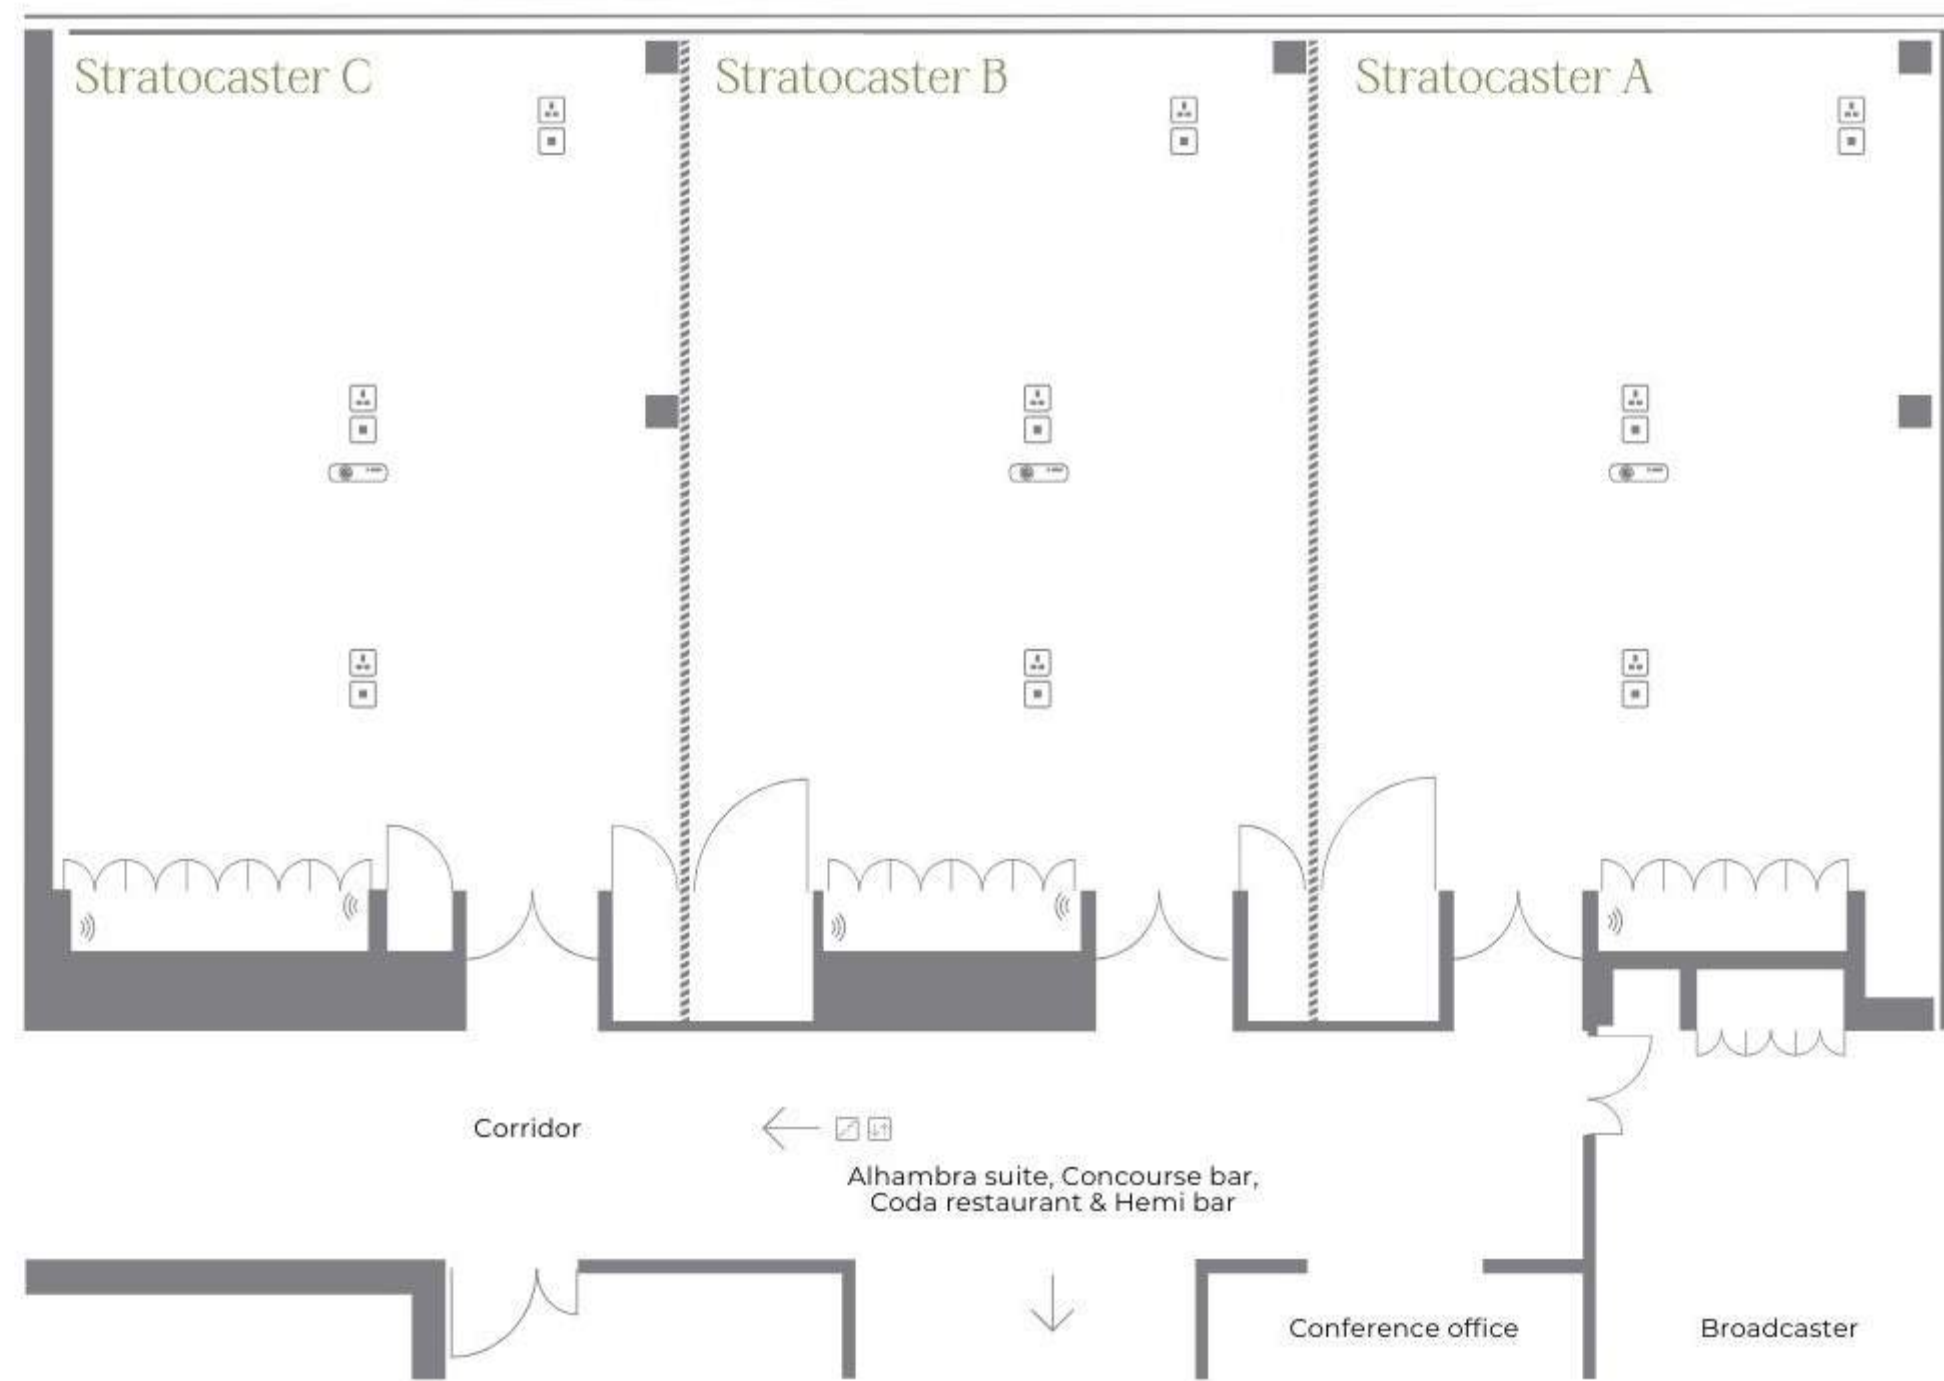

Third floor

Stratocaster Suite

East facing

Key

- **Projector**
- **Socket**
- **Data**
- **Telephone**
- **Wifi**
- **Windows**
- **Stairs**
- **Lifts**

Room details

Stratocaster	Full suite	Suite A	Suite B	Suite C
Ceiling height:	5.5 x 2.7m	5.5m	5.5m	2.7m
Length:	11.43m	11.43m	11.43m	11.43m
Width:	23.96m	7.90m	7.90m	7.97m
Capacity:	Banquet 200 Boardroom 68 U-shape 77 Theatre 300 Classroom 140	Banquet 60 Boardroom 28 U-shape 32 Theatre 92 Classroom 45	Banquet 60 Boardroom 28 U-shape 32 Theatre 92 Classroom 45	Banquet 60 Boardroom 28 U-shape 32 Theatre 92 Classroom 45

the gibson hotel at the point village, dublin
ireland tel: +353 (0)1 681 5000 fax: +353 (0)1
681 5051 www.thegibsonhotel.ie