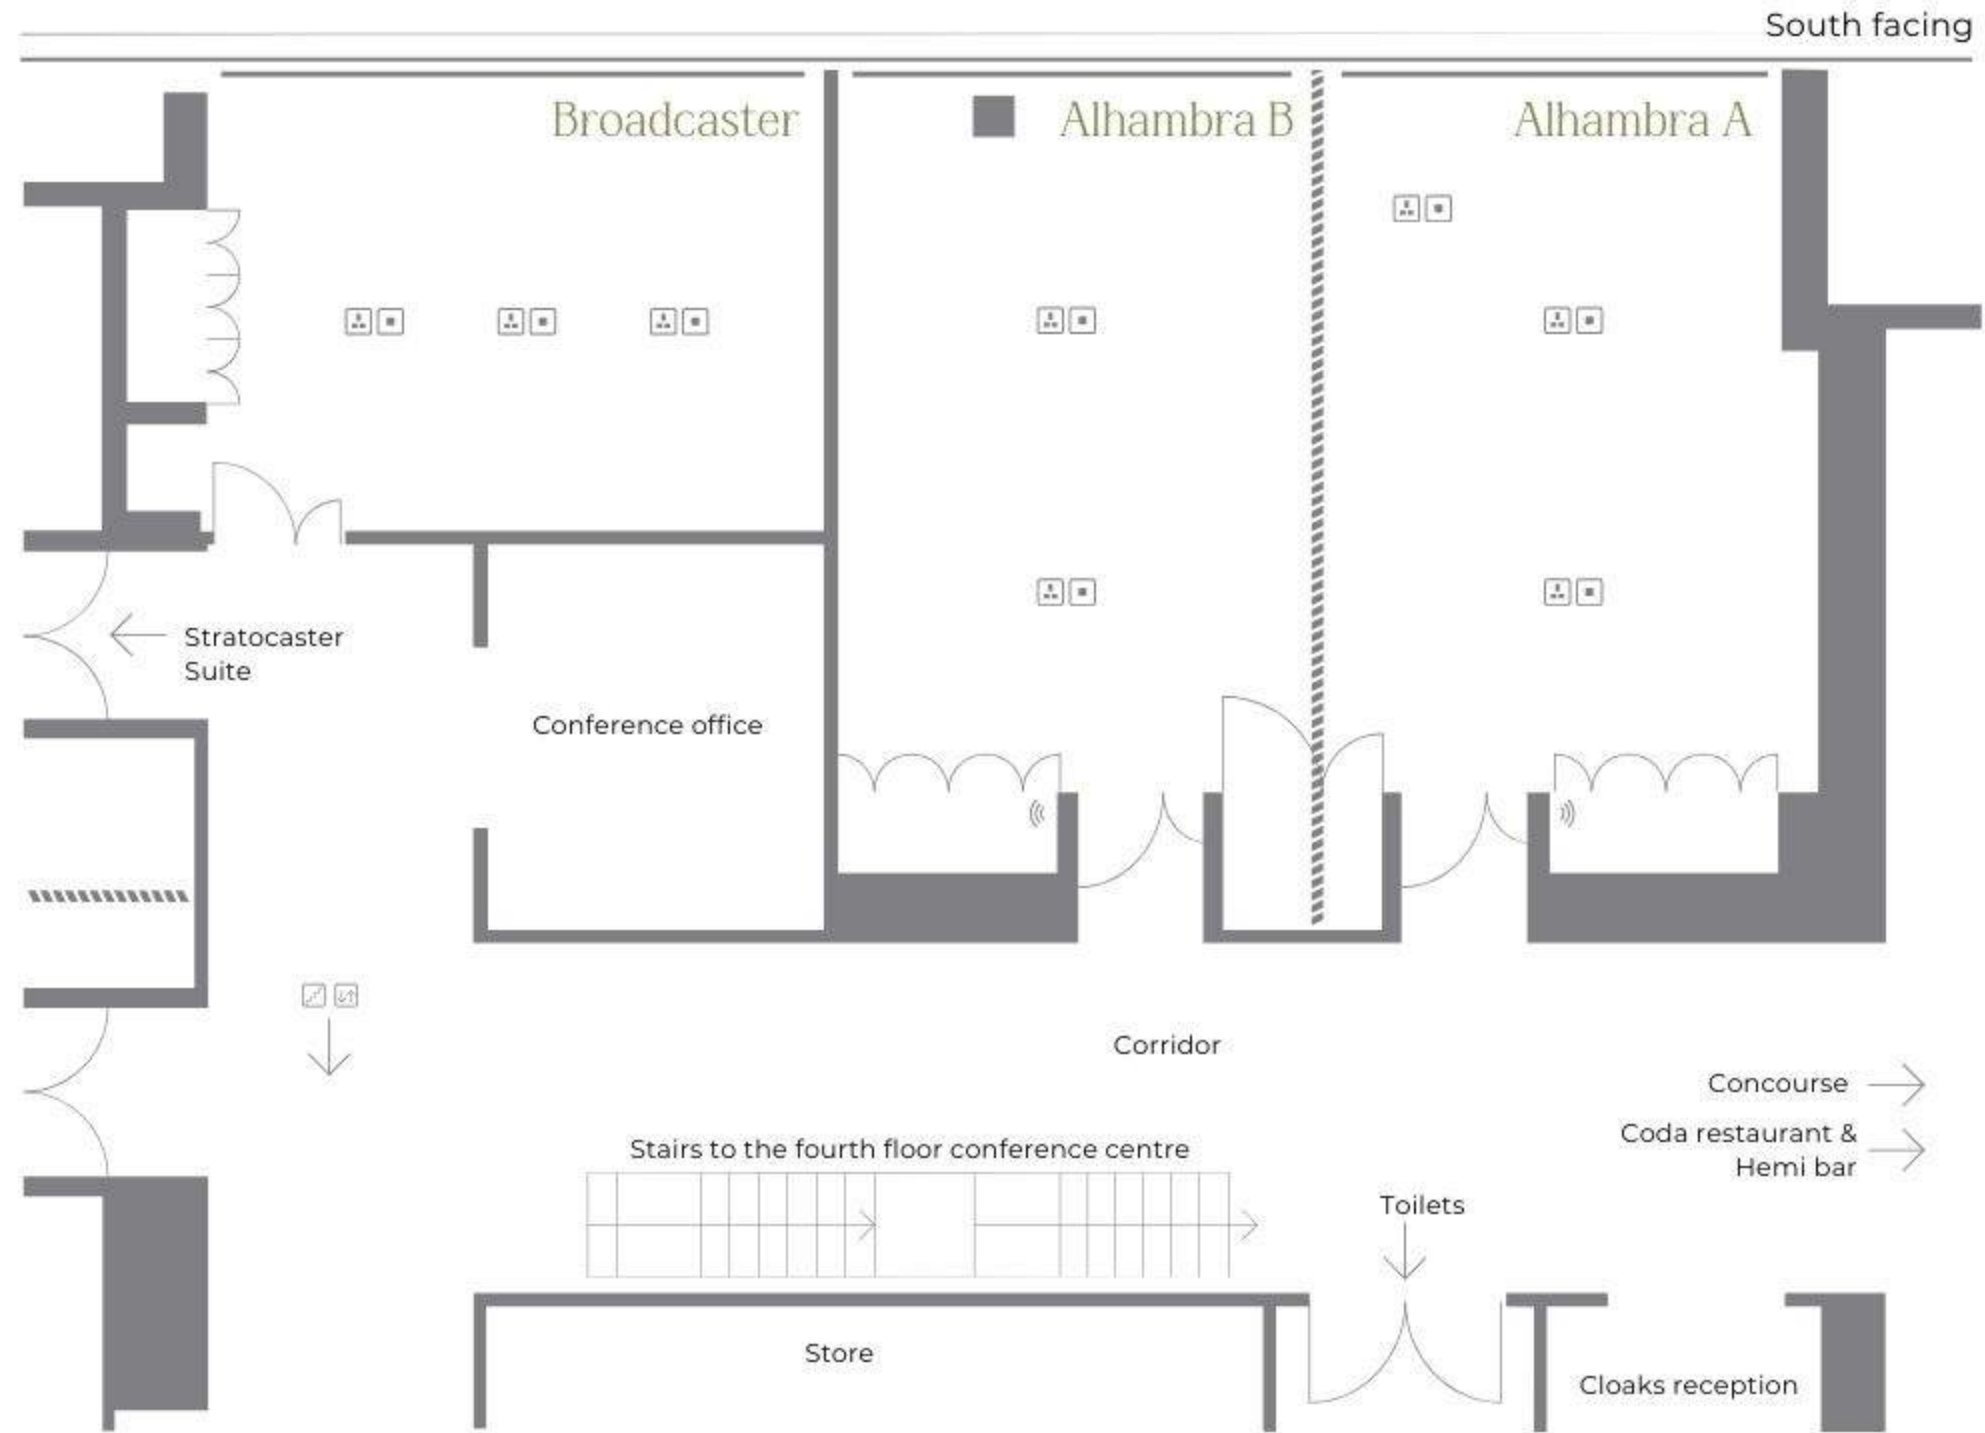

### Key

- Projector** 
- Socket** 
- Data** 
- Telephone** 
- Wifi** 
- Windows** 
- Stairs** 
- Lifts** 

### Room details

Stratocaster	Full suite	Suite A	Suite B	Suite C
<b>Ceiling height:</b>	5.5 x 2.7m	5.5m	5.5m	2.7m
<b>Length:</b>	11.43m	11.43m	11.43m	11.43m
<b>Width:</b>	23.96m	7.90m	7.90m	7.97m
<b>Capacity:</b>	Banquet <b>200</b> Boardroom <b>68</b> U-shape <b>77</b> Theatre <b>300</b> Classroom <b>140</b>	Banquet <b>60</b> Boardroom <b>28</b> U-shape <b>32</b> Theatre <b>92</b> Classroom <b>45</b>	Banquet <b>60</b> Boardroom <b>28</b> U-shape <b>32</b> Theatre <b>92</b> Classroom <b>45</b>	Banquet <b>60</b> Boardroom <b>28</b> U-shape <b>32</b> Theatre <b>92</b> Classroom <b>45</b>

the gibson hotel at the point village, dublin  
ireland tel: +353 (0)1 681 5000 fax: +353 (0)1  
681 5051 www.thegibsonhotel.ie

**Third floor**  
**Broadcaster**  
**Alhambra A&B**

the gibbon hotel at the point village, dublin  
 1, ireland tel: +353 (0)1 681 5000 fax: +353 (0)1  
 681 5051 www.thegibsonhotel.ie

**Key**

- Projector**
- Socket**
- Data**
- Telephone**
- Wifi**
- Windows**
- Stairs**
- Lifts**

**Room details**

	Broadcaster	Alhambra A	Alhambra B	Alhambra Full Suite
<b>Ceiling height:</b>	2.7m	2.7m	2.7m	2.7m
<b>Length:</b>	6.10m	7.20m	7.20m	7.2m
<b>Width:</b>	4.58m	4.90m	4.69m	9.69m
<b>Capacity</b>	Boardroom <b>14</b> Private dining <b>10</b> Classroom <b>NA</b>	Banquet <b>20</b> Boardroom <b>16</b> U-shape <b>16</b> Theatre <b>30</b> Classroom <b>15</b>	Banquet <b>20</b> Boardroom <b>16</b> U-shape <b>16</b> Theatre <b>30</b> Classroom <b>15</b>	Banquet <b>50</b> Boardroom <b>22</b> U-shape <b>27</b> Theatre <b>72</b> Classroom <b>35</b>