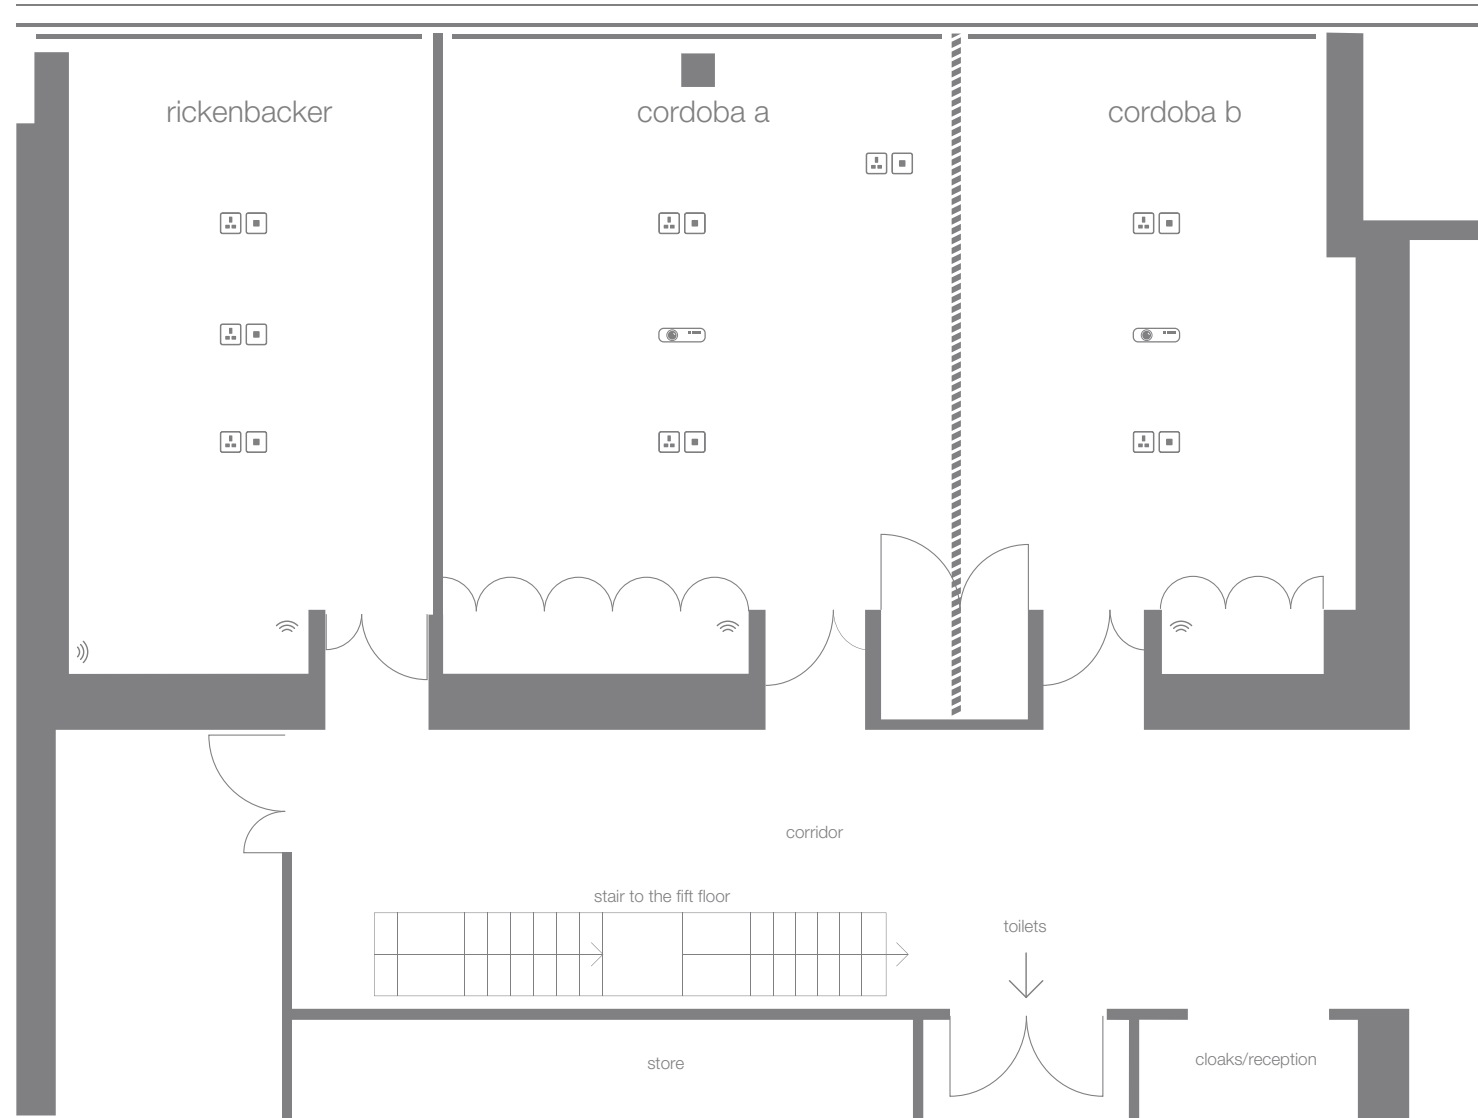

rickenbacker
cordoba a & b

key

- projector
- socket
- data
- telephone
- wifi
- windows
- stairs
- lifts

room details

	rickenbacker	cordoba a	cordoba b	cordoba full suite
ceiling height :	2.7m	2.7m	2.7m	2.7m
length :	7.12	7.12	7.12	7.12
width :	4.54	6.31	4.77	11.18
capacity :	banquet 20 boardroom 16 u-shape 16 theatre 26 classroom 12	banquet 20 boardroom 16 u-shape 17 theatre 38 classroom 20	banquet 20 boardroom 16 u-shape 16 theatre 26 classroom 16	banquet 55 boardroom 28 u-shape 29 theatre 82 classroom 40

the gibson hotel

the gibson hotel at the point village, dublin 1, ireland
tel: +353 (0)1 681 5000 fax: +353 (0)1 681 5051
www.thegibsonhotel.ie