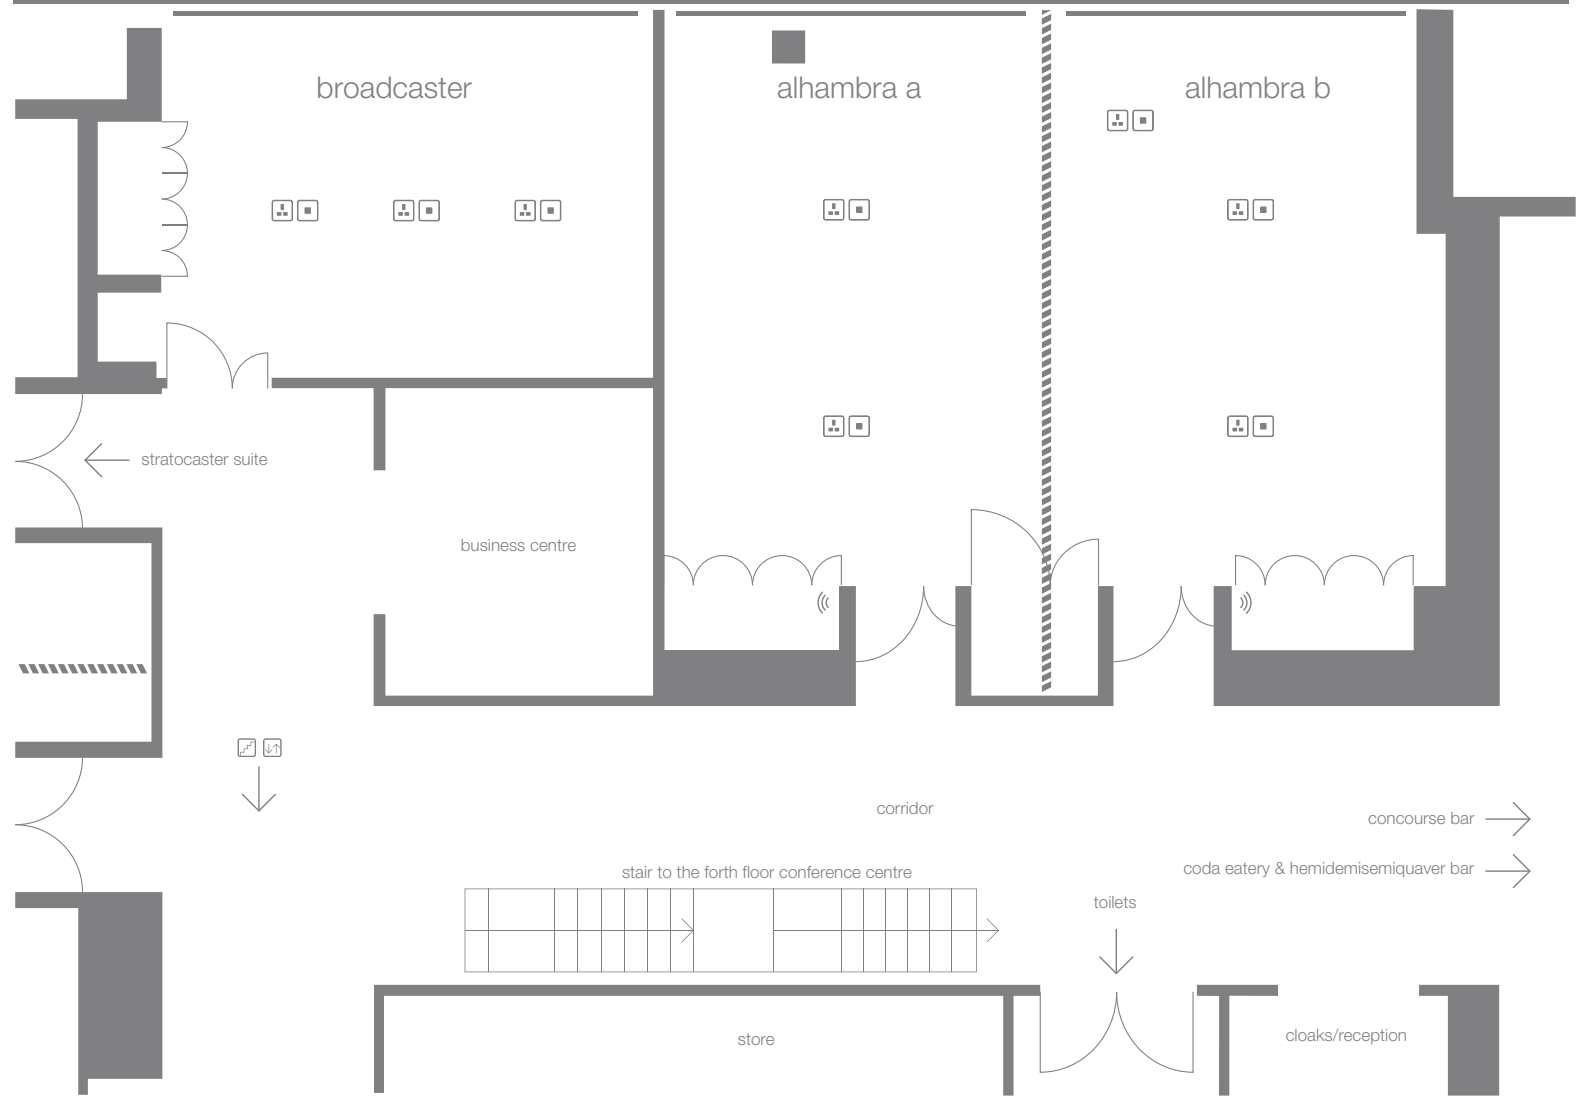

broadcaster/
alhambra a & b

key

- socket
- data
- telephone
- wifi
- windows
- stairs
- lifts

room details

	broadcaster	alhambra a	alhambra b	alhambra full suite
ceiling height :	2.7m	2.7m	2.7m	2.7m
length :	6.10m	7.20m	7.20m	7.20m
width :	4.58m	4.90m	4.69m	9.69m
capacity :	boardroom 14 private dining 10 classroom N/A	banquet 20 boardroom 16 u-shape 16 theatre 30 classroom 15	banquet 20 boardroom 16 u-shape 16 theatre 30 classroom 15	banquet 50 boardroom 22 u-shape 27 theatre 72 classroom 35

the gibbon hotel at the point village, dublin 1, ireland
tel: +353 (0)1 681 5000 fax: +353 (0)1 681 5051
www.thegibbonhotel.ie