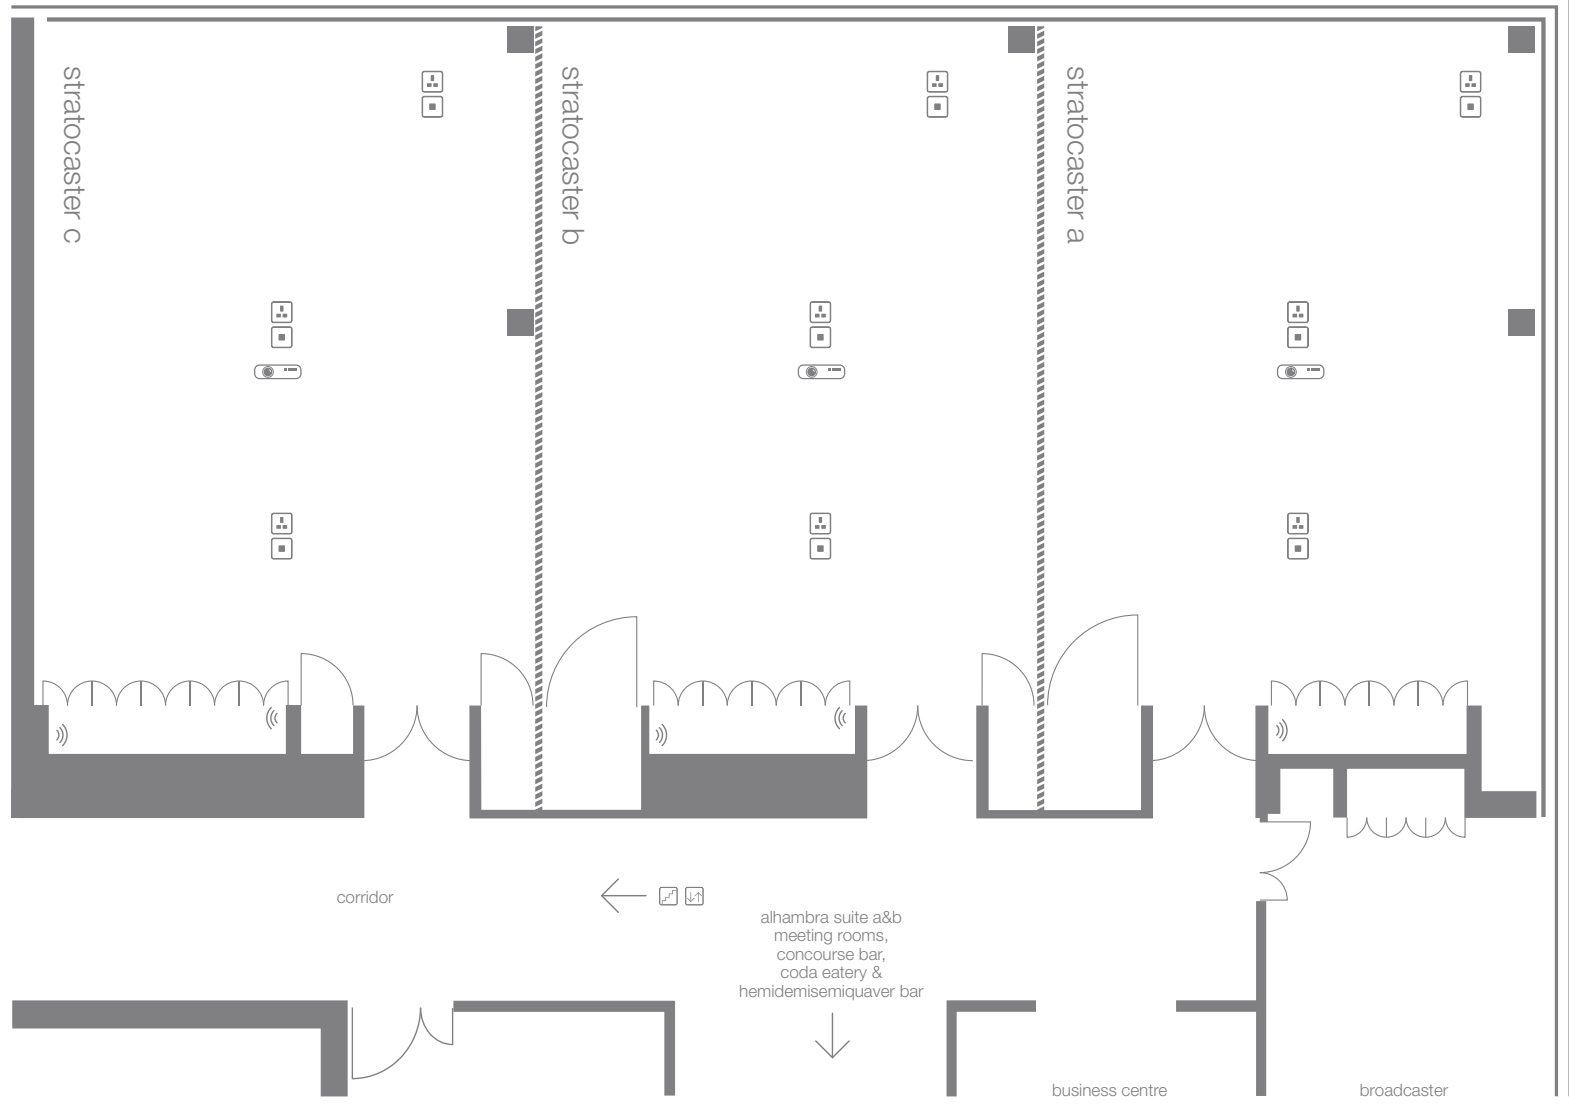

stratocaster suite

key

- projector
- socket
- data
- telephone
- wifi
- windows
- stairs
- lifts

room details

stratocaster	full suite	suite a	suite b	suite c
ceiling height:	5.5 x 2.7m	5.5m	5.5m	2.7m
length:	11.43m	11.43m	11.43m	11.43m
width:	23.96m	7.90m	7.90m	7.97m
capacity:	banquet 200 boardroom 68 u-shape 77 theatre 300 classroom 140	banquet 60 boardroom 28 u-shape 32 theatre 92 classroom 45	banquet 60 boardroom 28 u-shape 32 theatre 92 classroom 45	banquet 60 boardroom 28 u-shape 32 theatre 92 classroom 45

room details

	broadcaster	alhambra a	alhambra b	alhambra full suite
ceiling height :	2.7m	2.7m	2.7m	2.7m
length :	6.10m	7.20m	7.20m	7.20m
width :	4.58m	4.90m	4.69m	9.69m
capacity :	boardroom 14 private dining 10 classroom N/A	banquet 20 boardroom 16 u-shape 16 theatre 30 classroom 15	banquet 20 boardroom 16 u-shape 16 theatre 30 classroom 15	banquet 50 boardroom 22 u-shape 27 theatre 72 classroom 35

room details

	rickenbacker	cordoba a	cordoba b	cordoba full suite
ceiling height :	2.7m	2.7m	2.7m	2.7m
length :	7.12	7.12	7.12	7.12
width :	4.54	6.31	4.77	11.18
capacity :	banquet 20 boardroom 16 u-shape 16 theatre 26 classroom 12	banquet 20 boardroom 16 u-shape 17 theatre 38 classroom 20	banquet 20 boardroom 16 u-shape 16 theatre 26 classroom 16	banquet 55 boardroom 28 u-shape 29 theatre 82 classroom 40