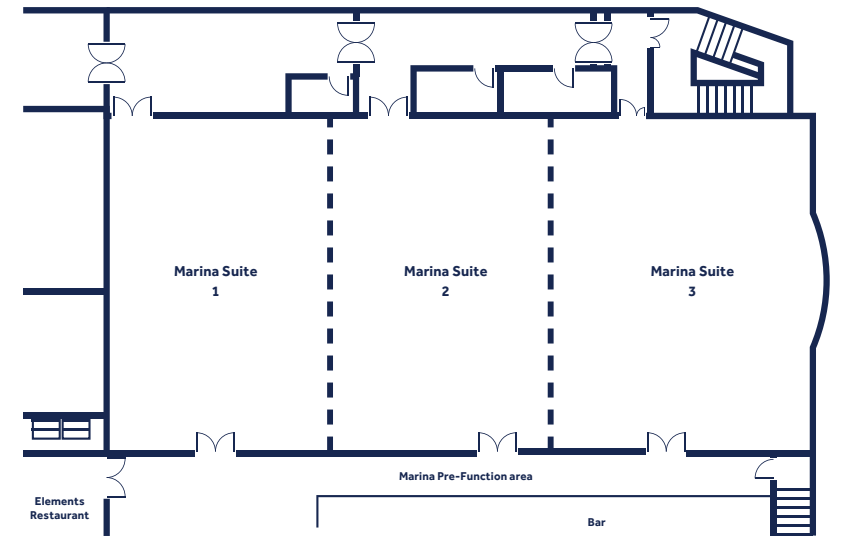

## MARINA SUITE

With over 700m<sup>2</sup> of space, the largest of our meetings and events facilities, the Marina Suite has excellent flexibility with the ability to partition into 3 separate suites making it the ideal venue for conferences, concerts, dinner dances and weddings. Each section includes in-built projector screens and LCD projectors.

Creative packages for Christmas Parties

MEETING ROOMS CAPACITY CHART

	Banquet Dinner Round	Theatre Style	U Shape	Board Room	Class Room	Cabaret Style	Length & Width (m)	Ceiling Height (m)	Floor Area (m <sup>2</sup> )	Natural Daylight	Air Con.
Marina Suite 1	80	140	20	N/A	70	64	10.3x15.4	4	158.6	No	Yes
Marina Suite 2	80	140	20	N/A	70	64	10.3x15.4	4	158.6	No	Yes
Marina Suite 3	90	160	20	N/A	85	80	11.8x15.4	3	181.7	Yes	Yes
Marina Suite	380	700	N/A	N/A	320	240	32.4x15.4	N/A	498.9	N/A	N/A
Marina Suite inc pre-function	420	600	N/A	N/A	N/A	N/A	32.4x22.6	N/A	677	N/A	N/A
Devenish Suite	N/A	15	10	10	8	N/A	5.2x5.1	2.82	26.5	Yes	Yes
Custume Suite	N/A	30	15	18	15	12	7.8x5.4	2.82	42.1	Yes	Yes
Boswell Suite	N/A	15	10	10	8	N/A	5.6x5.2	2.82	29.1	Yes	Yes
Northgate Suite	66	100	34	34	50	42	18.6x5.2	2.82	96.7	Yes	Yes
Goldsmith Suite	N/A	N/A	N/A	10	N/A	N/A	5.2x4.7	2.82	24.4	Yes	Yes
De Lacy Suite	N/A	N/A	N/A	10	N/A	N/A	5.1x4.7	2.82	24	Yes	Yes
De Constien Suite	N/A	30	22	20	25	28	9.3x5.3	2.82	49.3	Yes	Yes
Earls Suite	N/A	30	20	16	20	24	6.2x6.7	2.82	41.5	Yes	Yes