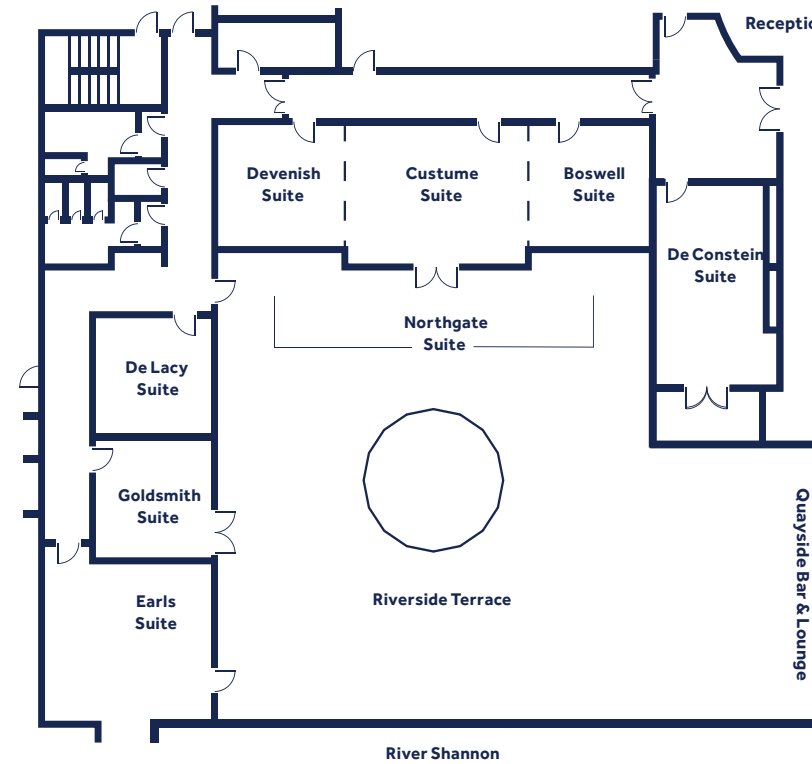

## MARINA SUITE

With over 700m<sup>2</sup> of space, the largest of our meetings and events facilities, the Marina Suite has excellent flexibility with the ability to partition into 3 separate suites making it the ideal venue for conferences, concerts, dinner dances and weddings. Each section includes in-built projector screens and LCD projectors.

Creative packages for Christmas Parties

MEETING ROOMS CAPACITY CHART

	Banquet Dinner Round	Theatre Style	U Shape	Board Room	Class Room	Cabaret Style	Length & Width (m)	Ceiling Height (m)	Floor Area (m <sup>2</sup> )	Natural Daylight	Air Con.
Marina Suite 1	80	140	20	N/A	70	64	10.3x15.4	4	158.6	No	Yes
Marina Suite 2	80	140	20	N/A	70	64	10.3x15.4	4	158.6	No	Yes
Marina Suite 3	90	160	20	N/A	85	80	11.8x15.4	3	181.7	Yes	Yes
Marina Suite	380	700	N/A	N/A	320	240	32.4x15.4	N/A	498.9	N/A	N/A
Marina Suite inc pre-function	420	600	N/A	N/A	N/A	N/A	32.4x22.6	N/A	677	N/A	N/A
Devenish Suite	N/A	15	10	10	8	N/A	5.2x5.1	2.82	26.5	Yes	Yes
Custume Suite	N/A	30	15	18	15	12	7.8x5.4	2.82	42.1	Yes	Yes
Boswell Suite	N/A	15	10	10	8	N/A	5.6x5.2	2.82	29.1	Yes	Yes
Northgate Suite	66	100	34	34	50	42	18.6x5.2	2.82	96.7	Yes	Yes
Goldsmith Suite	N/A	N/A	N/A	10	N/A	N/A	5.2x4.7	2.82	24.4	Yes	Yes
De Lacy Suite	N/A	N/A	N/A	10	N/A	N/A	5.1x4.7	2.82	24	Yes	Yes
De Constien Suite	N/A	30	22	20	25	28	9.3x5.3	2.82	49.3	Yes	Yes
Earls Suite	N/A	30	20	16	20	24	6.2x6.7	2.82	41.5	Yes	Yes