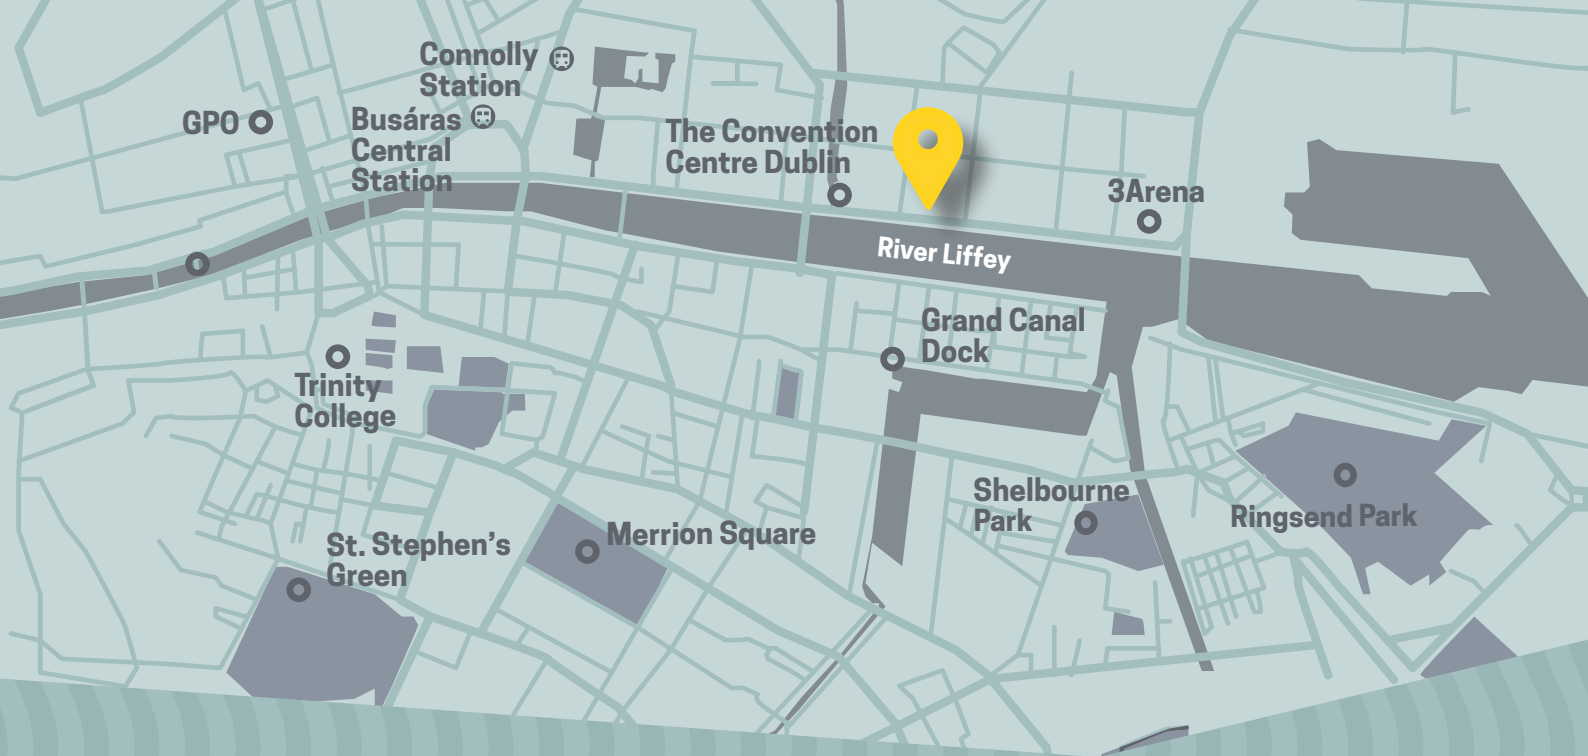

MEET IN THE CITY

THE SAMUEL

MEETINGS MADE EASY

[venuesearch.ie](https://www.venuesearch.ie)

A modern conference room with a long, dark conference table surrounded by grey chairs. A woman in a dark jacket stands near a large screen on the left, which displays a blue interface with three icons. On the right, a large white screen displays 'THE SAMUEL' in bold black letters. The room has a patterned carpet and recessed ceiling lights.

Location

The Samuel Hotel is ideally positioned nearby the Convention Centre Dublin, the IFSC business district, Spencer Dock and the Point Village.

Our location is easily accessible by public transport with Busáras (central bus station) and Connolly Train Station both a short walk from the hotel and the Luas red line stopping directly outside.